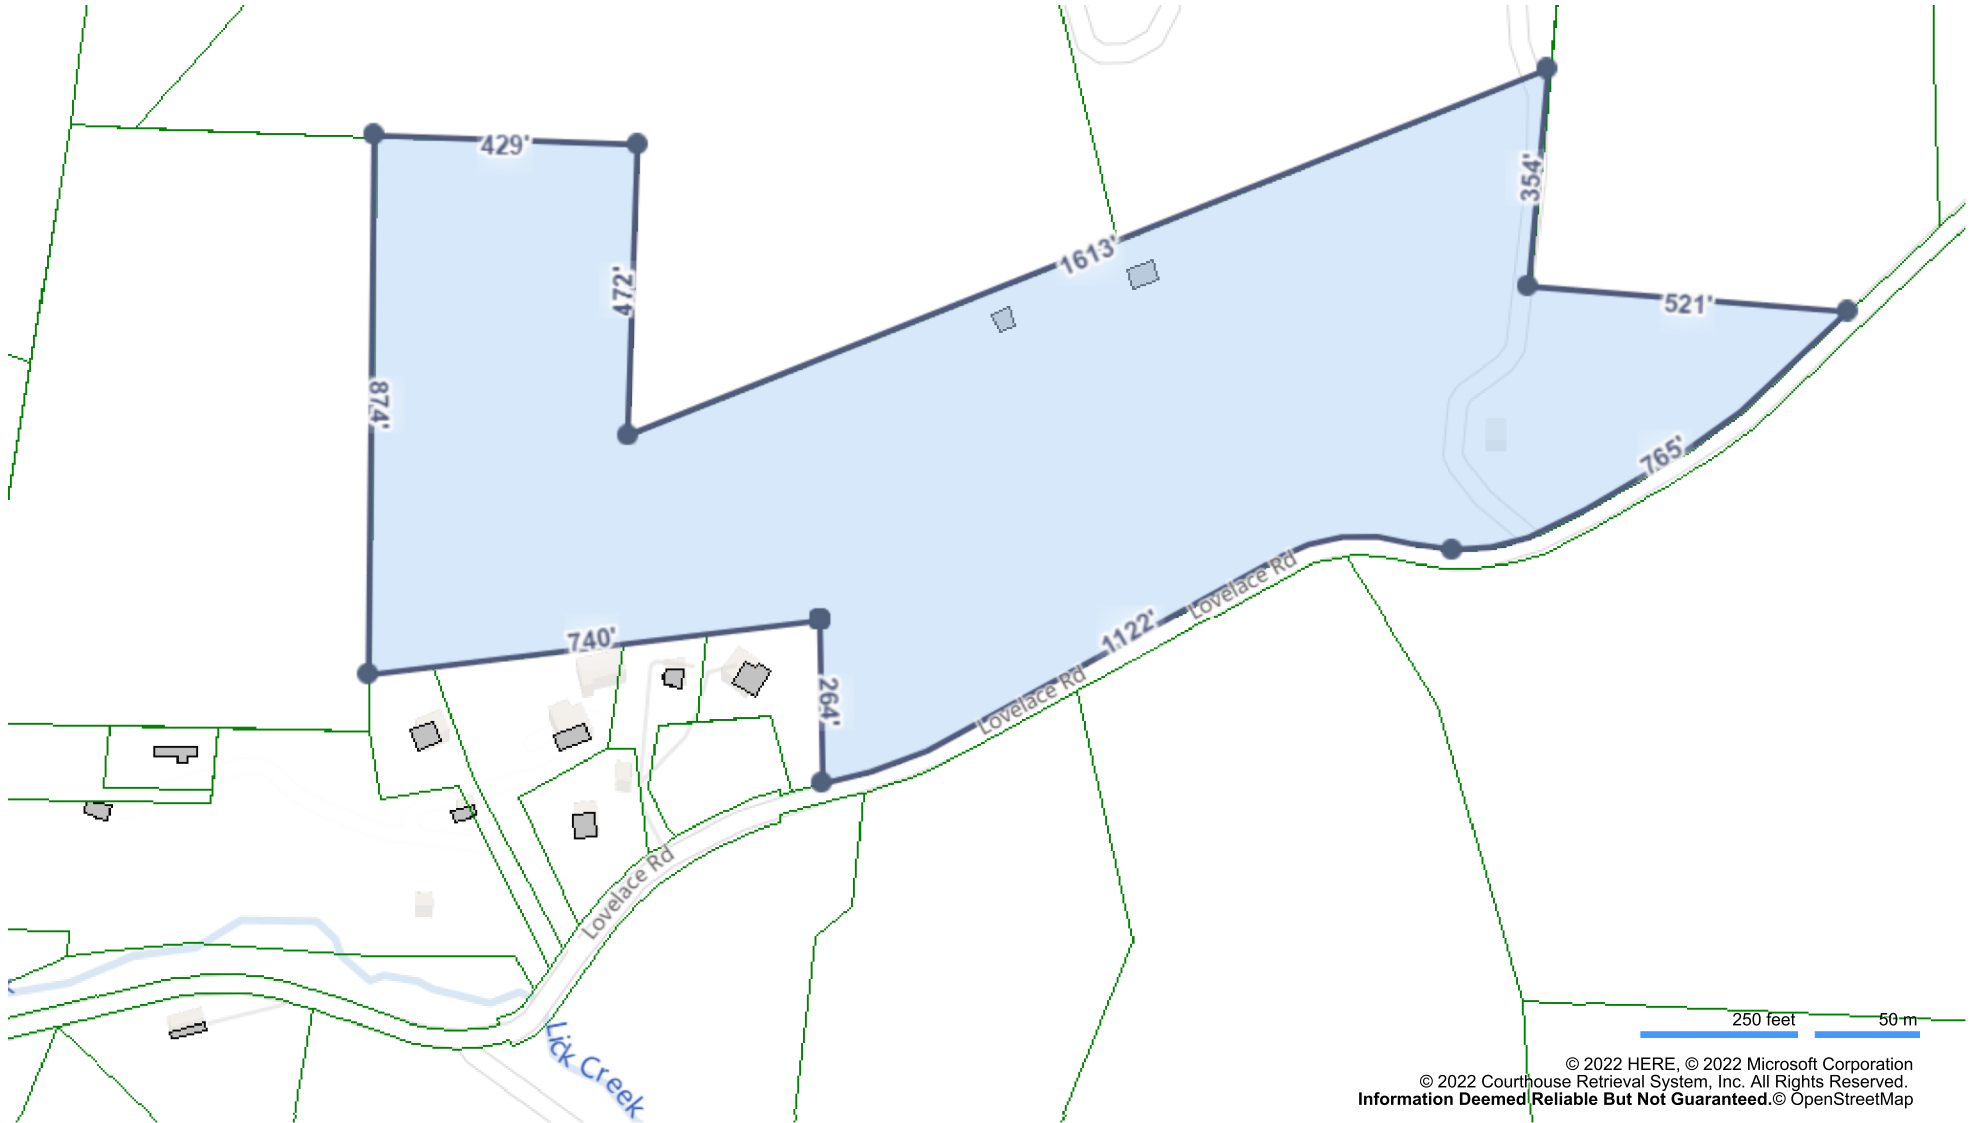

150 COMMERCE STREET, STE 10  
 KINGSPORT, TN 37660  
 (423) 247-3040  
 slaterauction@yahoo.com

Map for Parcel Address: 545 Lovelace Dr Fall Branch, TN 37656-3348 Parcel ID: 005 017.00

Powered by CRS Data