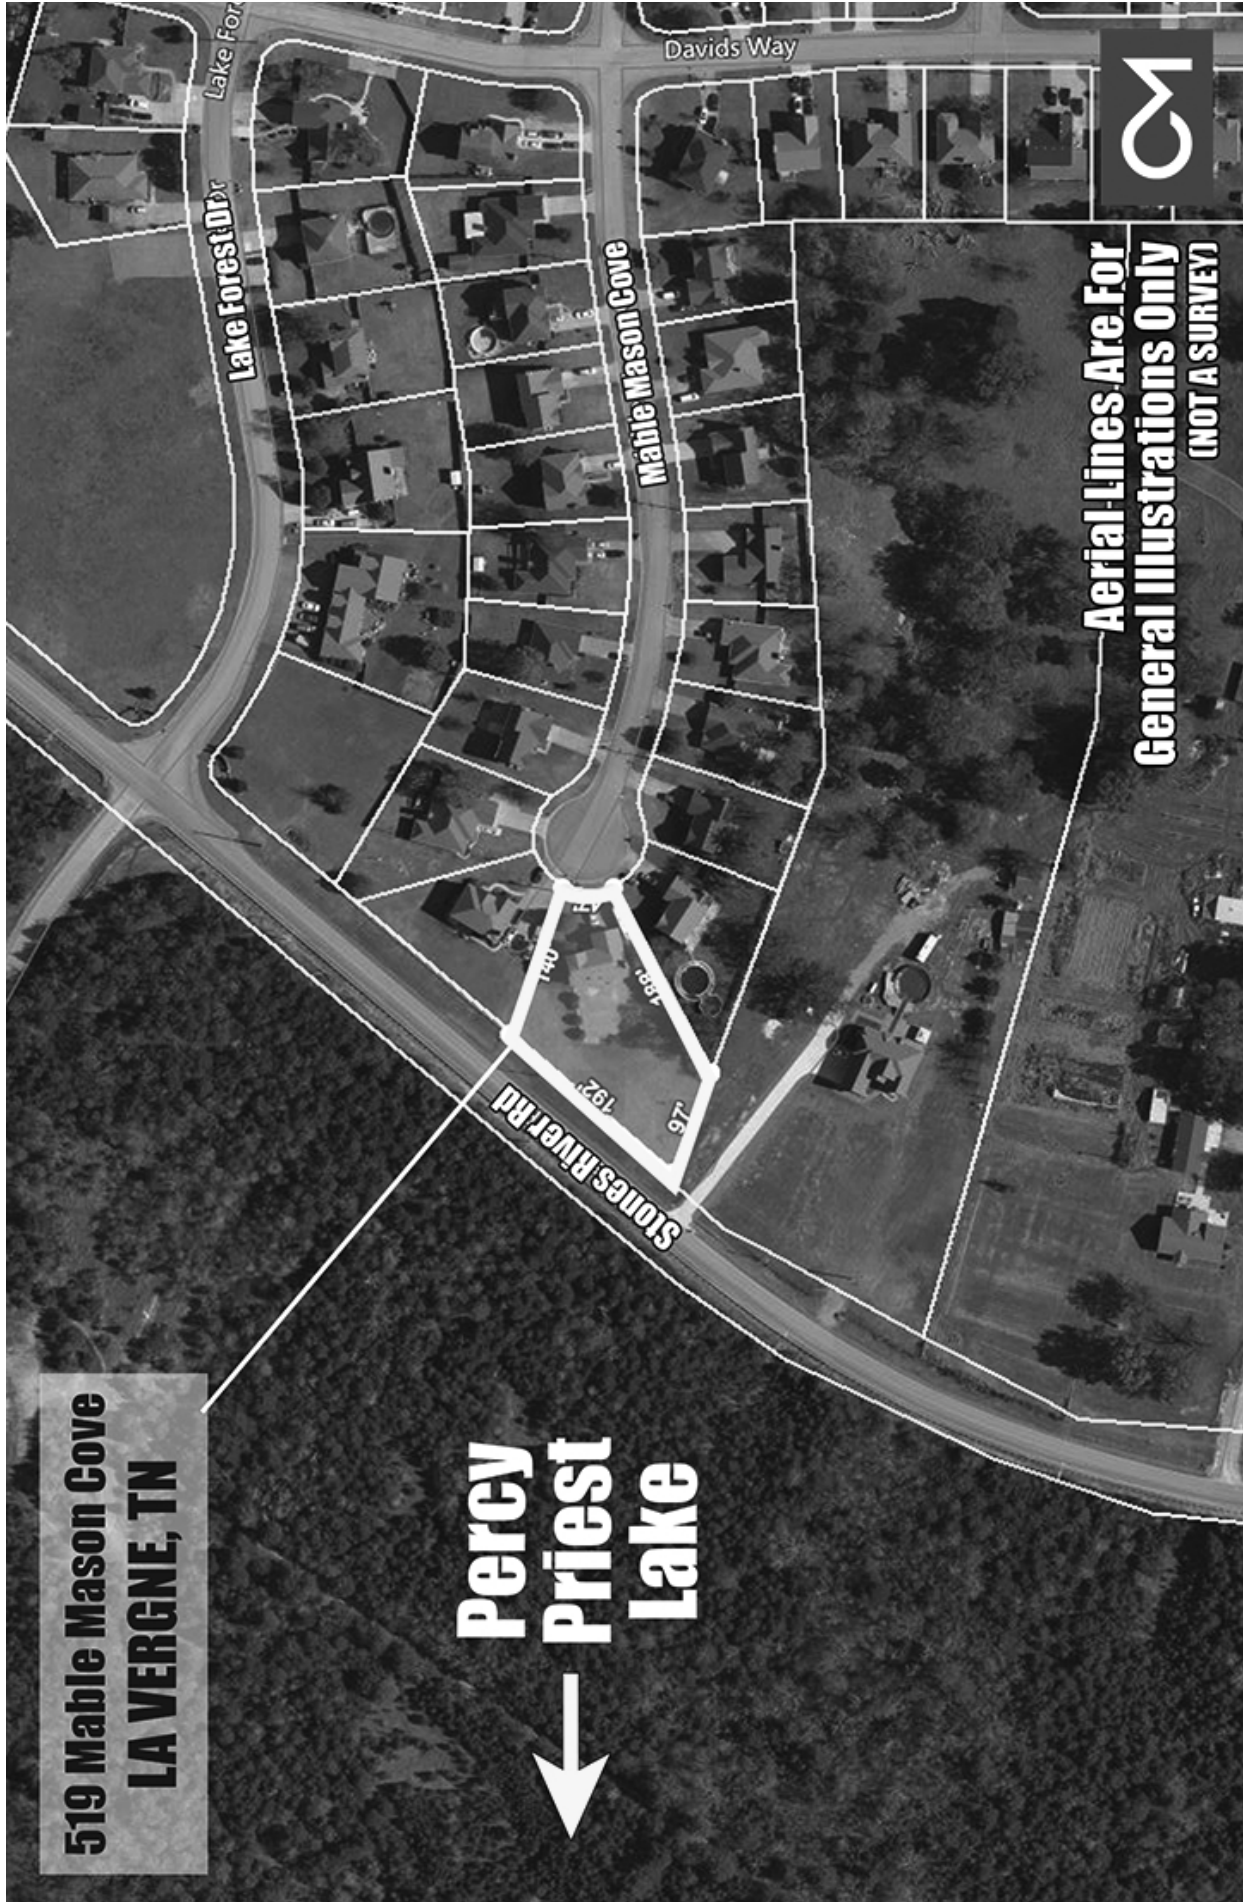

- Tons of natural light with large windows and skylights throughout
- Beautiful backyard with expansive patio perfect for entertaining
- Large attached two car garage with kitchen area perfect for grilling
- This home offers living areas/flex rooms on each floor ideal for shared living or at home office space
- Central Vac-System - Irrigation
- Located on a Cul-de-sac directly across from Hurricane Creek Recreation Area, minutes to Four Corners Marina, easy access to the Greenway.

See Video, Documents & More @ ComasMontgomery.com

PREVIEW: Monday, May 10th from 5-6 PM

AUCTIONEER: Carl Montgomery • Lic. #2851 • (615) 615-589-0078 / (615) 895-0078

Directions: From I-24 take exit 64/Waldron Rd. toward La Vergne. Continue across Hwy. 41 onto Nir Shreibman Blvd. through roundabout onto Stones River Rd. right on Lake Forest Dr. right on Davids Way, right on Mable Mason Cove.

**Aerial Lines Are For
General Illustrations Only
(NOT A SURVEY)**