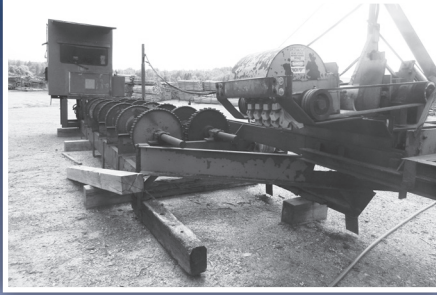

MOVING AUCTION

Dyna Products will be relocating to a new location. The following will be offered at Public Auction. Located: at (Dyna Products) 3 Miles East of Ewart, MI. on old US-10 to 60th Ave, North 100 yards to Sale Site. From M-66 and old US-10 junction: 3 miles West to 60th Ave. **6228 60th Avenue – Ewart, MI 49631. Follow Yoder Bros. Auction Signs!**

SATURDAY, AUGUST 11TH, 2018 @ 10:00 a.m. - Ewart, MI 49631

HORSES, TRAILER, HARNESS, and CARRIAGES

- Bill and Bob, Team of 14 yr old Black Percheron Geldings, Quiet, Well Broke to Farm Machinery.
- Prince, 14 yr old Pony Gelding, Well Broke
- Carry On 4 Horse Trailer • Surrey, Sliding Door and Lights • 2 Seater Pony Wagon • 2-Cutter Sleighs w/Lights • Road Cart w/Lights • Pony Cart w/Top • Set Bio Draft Harness • 2 – Single Driving Harnesses • 2-3-4 Horse Eveners •

HORSE DRAWN FARM MACHINERY

- PIONEER Power Cart W/74 hp Deutz Diesel, 4 hyd Outlets, Hyd Steer, 528 Hrs. Nice Cond.
- NEW IDEA No. 17 2 Wh. Manure Spreader
- E-Z Trail Fore Cart • Pull Behind Seed Broadcaster •

SAWMILL RELATED ITEMS

- H.M.C. Rosser Head DeBarker, 16' Length, 3 Phase Elect. w/Cab
- PRECISION 58" Wood Chipper, 20 hp 3 Phase Elect. Motor w/Controls

DYNA and OTHER SHOP RELATED ITEMS

- CATERPILLAR 602 SK 5000 lb. 2 Stage Forklift, LP, Hard Tires, Good Cond • MILLER DELTA Weld 450 AR Wire Feed Welder
- MILLER 330 A/BP Tig Welder Power Source • Frame Mt Air Compressor w/Honda Engine and Alternator • DeWALT Twin Tank Portable Air Compressor w/9hp Honda • I.R. Portable Air Compressor • PETTER Single Cyl Diesel • 2- RIDGID 300 Pipe Threaders