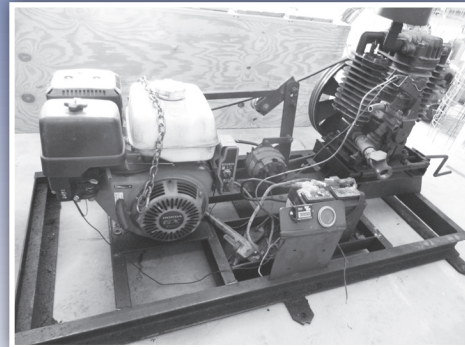

SATURDAY, AUGUST 11TH, 2018 @ 10:00 a.m. - Ewart, MI 49631

HORSES, TRAILER, HARNESS, and CARRIAGES

- Bill and Bob, Team of 14 yr old Black Percheron Geldings, Quiet, Well Broke to Farm Machinery.
- Prince, 14 yr old Pony Gelding, Well Broke
- Carry On 4 Horse Trailer • Surrey, Sliding Door and Lights • 2 Seater Pony Wagon • 2-Cutter Sleighs w/Lights • Road Cart w/Lights • Pony Cart w/Top • Set Bio Draft Harness • 2 – Single Driving Harnesses • 2-3-4 Horse Eveners •

HORSE DRAWN FARM MACHINERY

- PIONEER Power Cart W/74 hp Deutz Diesel, 4 hyd Outlets, Hyd Steer, 528 Hrs. Nice Cond.
- NEW IDEA No. 17 2 Wh. Manure Spreader
- E-Z Trail Fore Cart • Pull Behind Seed Broadcaster •

SAWMILL RELATED ITEMS

- H.M.C. Rosser Head DeBarker, 16' Length, 3 Phase Elect. w/Cab
- PRECISION 58" Wood Chipper, 20 hp 3 Phase Elect. Motor w/Controls

DYNA and OTHER SHOP RELATED ITEMS

- CATERPILLAR 602 SK 5000 lb. 2 Stage Forklift, LP, Hard Tires, Good Cond • MILLER DELTA Weld 450 AR Wire Feed Welder
- MILLER 330 A/BP Tig Welder Power Source • Frame Mt Air Compressor w/Honda Engine and Alternator • DeWALT Twin Tank Portable Air Compressor w/9hp Honda • I.R. Portable Air Compressor • PETTER Single Cyl Diesel • 2- RIDGID 300 Pipe Threaders