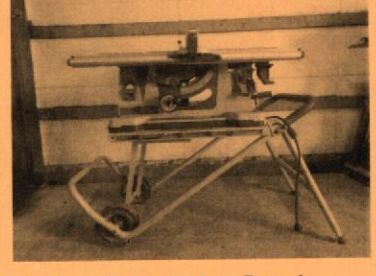

SATURDAY, NOV. 4TH, 2023 @ 10:00 a.m. • Farwell, MI

ORV

- 2004 **BOMBARDIER** Rotax Quest 500 4x4 Four Wheeler w/Front Blade
- 2003 **BOMBARDIER** Rally 4 Wheeler

WOOD WORKING and SHOP ITEMS

- RIDGID Sliding Arm Miter Saw w/Angle Tilt
- RIDGID Portable 10" Table Saw • RIDGID Belt Sander w/Stand • FORNEY Easyweld 125 F.C. Flux Mig Welder • 14" Metal Chop Saw • Portable Hack Band Saw • LINCOLN Buzz Box Welder • Acetylene Torch Set • SCHMUCHER 240 Amp Battery Charger • C.M. 6" Joints • C.M. 12" 2 Speed Band Saw • C.M. 10" Sliding Arm Saw • C.M. 8" Bench Grinder & Spindle Sander w/Stand • Floor Mount Drill Press • Jet Dust Collector
- RIDGID Table Top Table Saw • 5000 Watt Generator • 2 - Portable Air Tanks • Portable Air Compressor • C.M. 7 Drawer Tool Cabinet