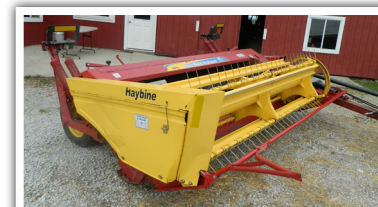

Day 2 continued • EXPECTING 400+ PIECES of FARM MACHINERY. Two rings selling side by side most of the day!

EARLY CONSIGNMENTS OF HAY EQUIPMENT

- 2013 NEW HOLLAND BR 7070 Round Baler Silage Spec, Net Wrap, Ultra Sweep, 1558 Bales, Nice Clean Cond, Field Ready
- NEW HOLLAND 688 Round Baler, Net Wrap
- NEW IDEA 4855 Round Baler Twine Tie
- GEHL 2680 Round Baler, Variable Open Throat, Twine Tie
- NEW HOLLAND 1465 Haybine
- 2014 NEW HOLLAND 488 Haybine, Light Package, 1 Owner, Field Ready
- NEW HOLLAND 488 Haybine, Light Package, Very Good Cond.
- NEW HOLLAND 488 Haybine, Good Cond.
- NEW HOLLAND 492 Haybine
- NEW HOLLAND 1465 Haybine
- CASE IH DCX 101 Discbine
- 2 - NEW HOLLAND 472 Haybines, Very Nice Cond
- KUHN S.R.110 10 Wheel V Rake
- KUHN 3 Pt Rotary Rake
- 2 - JOHN DEERE 702 10 Wheel V Rakes
- CLAAS 330 9' Rotary Rake ● 4 Basket Hay Tedder
- NEW HOLLAND 258 & 260 Rake w/Tandom Hitch
- 2 - NEW HOLLAND 258 Hay Rakes, 1 w/Dolley Wheel
- 2 - NEW HOLLAND 256 Hay Rakes
- 28' Skeleton Portable Hay Elevator
- 40' Hay Elevator
- 16' Hay Wagon, Good GEHL Gear
- Several JOHN DEERE 1065 Wagon Gears
- EXPECTING A NICE VARIETY OF OTHER HAY EQUIPMENT

EARLY CONSIGNMENT OF OTHER FARM EQUIPMENT

- JOHN DEERE 8300 21 Hole Grain Drill
- PEQUEA 110 G 2 Wheel Manure Spreader
- JOHN DEERE 2 Wheel Manure Spreader
- NEW IDEA No. 14, 2 Wheel Manure Spreader
- FICKLIN 435 Gravity Wagon, w/8 Ton Gear
- 2- Gravity Wagons w/ Floatation Tires
- Assorted Gravity Wagons Boxes
- JOHN DEERE 2 Row Corn Planter
- 4' Trail Type Brush Hog

QUICK ATTACH & 3 P.T. FARM EQUIPMENT

Early Consignments

- 3 Pt Brush Hog 48"
- 3 Pt 2 Row Corn Planter
- 5' - 6' 3 Pt Cultivators
- 3 Pt Cyclone Spreader
- 3 Pt Disc
- 1-2 Bot 3 Pt Plows
- Assorted 3 Pt Back Blades
- NEW Quick Attach Equipment
- 48" Forks
- Skidsteer Buckets
- Wolverine 60" Tiller
- Grapple Buckets
- Plates
- NEW Mower King Trencher