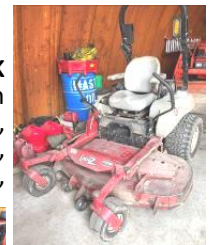

2001 ARTIC CAT ATV 4-wheeler,