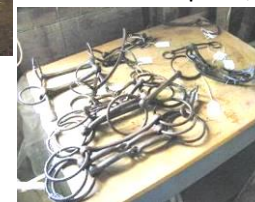

New Idea ground driven manure
spreader-
needs floor,

1 bottom
wood horse
drawn plow,

Wooden ox hoops, dirt shovel,
wood wagon tongues,

Horse
collars,
reins,
leather
harness,

Grind
stone,
hay
forks, ice
saws &
tongues,
axes,

Buffalo
platform
scales,

Wooden
barrel,

Lincoln
225 arc
welder,

B & D bench
grinder,

Amash 14 vertical
cutting bandsaw,

Alpine dairy
milk can,

Straw & 3 tine
forks, coal &
grain shovels,
can't hook,

18" & 34" bean
pots – over 100
yrs. old,