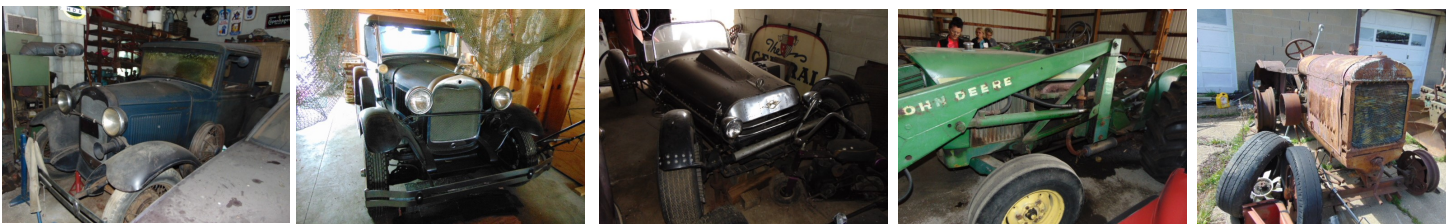

Leo Krieger Estate AUCTION 2 Day Auction

Tuesday, June 8th at: 585 W Main St ,Benton Harbor, MI

House of David Replica Cart* Model T Mini Car* Corvette Go Cart* Kids Racetrack Cart* 28' Sail Boat on Trailer* Kubota Lawn Mower* Industrial Popcorn Maker* Counter Top Popcorn Maker* Hot Dog Cooker* **Collectibles:** Queen Wooden Tub Washing Machine* Laundry Cast Iron Stove* Vintage Railroad Sign* St Joseph/Benton Harbor Memorabilia * Nautical Items* Brass Items* Scales* Cast Iron Sausage Stuffer* Vintage Sled* Hand Crank Vacuum * Lobster Trap* Grape Crusher* Leather workers Vise* Cast Iron Pots* Show Cases* Vintage Bubble Gum Machines* Airplane Blade* Many Unlisted Items

Friday, June 11th at: 5185 Empire Ave, Benton Harbor, MI

Tractors: John Deere 2020w/ Loader* John Deere 40* John Deere M* John Deere Crawler Tractor* Ford 9N w/ loader* IH Cub* McCormick Tractor* **Collector Auto:*** Ford Model A Roadster* Ford Model A Pickup* Replica Kit Car* Corvette Stingray* **Motorcycles:** Cushman Scooter* BMW* Honda * **Collectibles:** Visible Gas Pump* Vintage Percaline Signs* Maytag Engines* Rail Road Lights & Signs* Cast Iron Pan Collection* Pittsburg Taxi Meter* Large Ship Anchor* Cannon Collection* Brass Bilge Pump* Copper Stihl* Cox Airplanes* Brass Diving Helmet* Large Ship Steering Wheel * Replica Buckboard Wagon* **Auto Shop:** Air Compressor* Bearing Press* Anvil* Welder* Drill Press* Torch Set* Motor Hoist* Big Selection of Tools* Work Benches* Motors and Parts* **Misc:** 80s Chevy Wrecker Dodge Pickups* Ford Mustang*