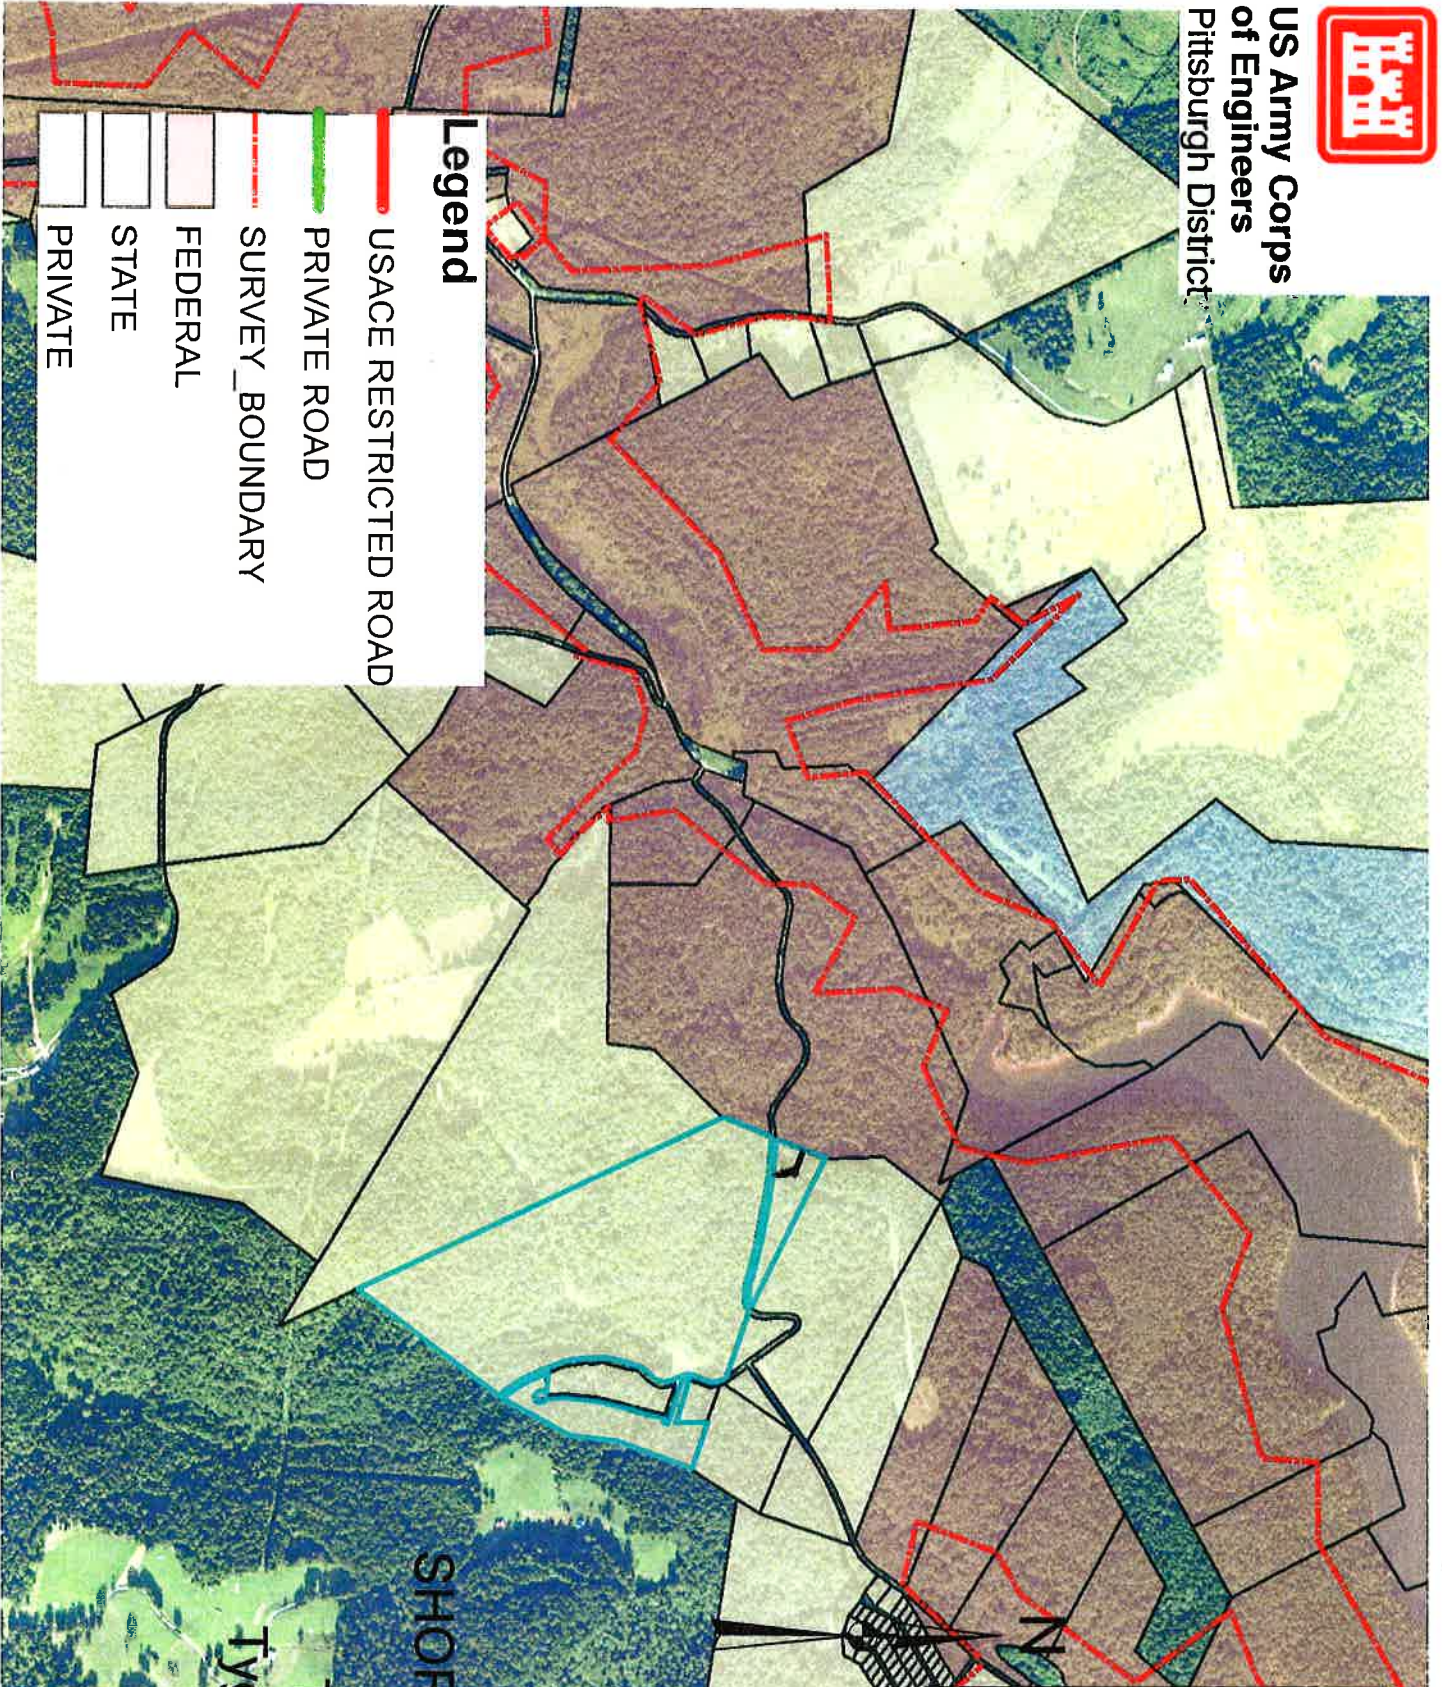

US Army Corps
of Engineers
Pittsburgh District

Legend

-  USACE RESTRICTED ROAD
-  PRIVATE ROAD
-  SURVEY_BOUNDARY
-  FEDERAL
-  STATE
-  PRIVATE

SHORELINE MANA
FOR
TYGART RIVER
Tygart River - We
Downe