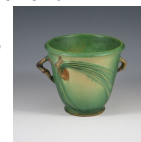

2029 Roseville Pine Cone Flower Pot - Excellent

Roseville Pine Cone Flower Pot in green. Marked Roseville 633-5". Excellent. 5 1/4" tall.