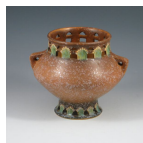

2005 Roseville Ferella Vase - Mint

Roseville Ferella Vase in brown and green.
Unmarked. Mint. 8" wide.