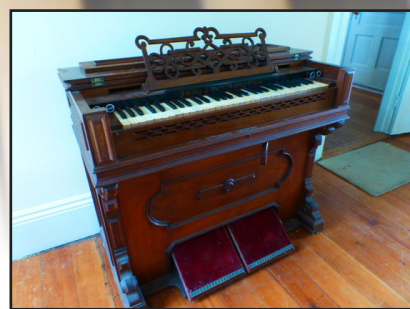

Wednesday, Oct. 30 2013 @ 10:00AM

**2010 DODGE RAM PICK UP TRUCK, ANTIQUES, ENCLOSED TRAILER
IMPORTANT ANTIQUE ORGAN COLLECTION, TOOLS, AND MORE**