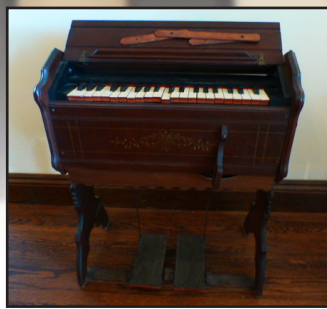

# ANTIQU AUCTION

Wednesday, Oct. 30 2013 @ 10:00AM

**2010 DODGE RAM PICK UP TRUCK, ANTIQUES, ENCLOSED TRAILER  
IMPORTANT ANTIQUE ORGAN COLLECTION, TOOLS, AND MORE**

**15864 Below Rd., Grass Lake MI**

I-94 to M-52 South to Grass Lake Rd., West to Sylvan Rd., South to Washburn Rd., West to Jacob Rd., South to Below Rd., West to Auction.

**2010 DODGE RAM 2500** Cummins Diesel engine, 6 speed manual with high speed gear ratio - great highway mpg, 6" lift kit with all the original tires, spare and all original hardware included, Heavy duty tow package and electric trailer braking system, Mickey Thompson tires and rims, 100,000 K miles (by the time of the sale)

## ANTIQUES

Many Organ Related Antique items such as, Stools, Benches, Mirrors and Advertising.

Clariphonic Phonograph, Antique Drafting Board, Sterling Communion Patten, Rostand #318 Church Candleabras, Pressed Back Rocker, Walnut Cradle, Victorian Parlor Chairs, Ladder Back Chairs, Walnut 2+2 Chest with Mirror, Oak Ice Box, Iron Plant Stand, Many Unusual Tables, Stained Glass Table Lamp, Ideal Toy Corp. GII 1-18 Windup Doll, Barbie Dolls, Dallas Barbie Horse, Ink Wells, Old Medicine Bottles, Kerosene Lamp, Brass Spittoon, Wash Stand, National Cash Register, and more!