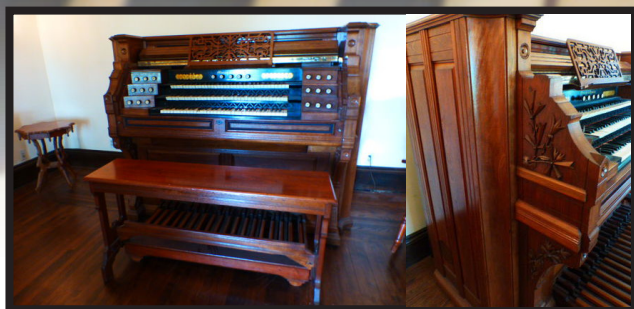

Wednesday, Oct. 30 2013 @ 10:00AM

**2010 DODGE RAM PICK UP TRUCK, ANTIQUES, ENCLOSED TRAILER
IMPORTANT ANTIQUE ORGAN COLLECTION, TOOLS, AND MORE**