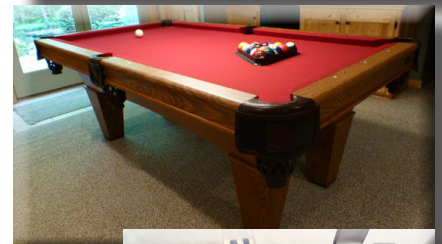

Antique purses- 30's era
Pioneer seed corn mechanical pencil
1800's German pipe
Pabst Blue Ribbon, Blatz, and Carling Black Label Tip Trays
Antique wood skis
3 Benches made from Ypsi Cross
Street Bridge pillars
Bissel Prolite 12Amp Vacuum W attachments

White porcelain chamber pot
Hand painted Bavarian bowl
Carnival glass candy dish
Bone china Staffordshire England flower basket
AFD 615 Food Dehydrator
Johnson Brothers English Oak China

Rival Select 4 Qt crock pot
Chuckoo clock
Two twin beds
M & M's Halloween costume
Mink Childrens fur coat
1930's J.L. Hudson and Co. curly lamb jacket
Thule #725 flat top ski rack
Aluminum Gavel
Vanguard tripod
Stabil-box tripod bilora
Carlton Wear coffee mug
Pegmalian Novelties knitting and crochet needles
Coleman 30" distribution tree
Coleman propane lantern
Wenzle 2 burner propane camp stove
Miners lamp
Golf Balls
BBQ Grill
Filex 4 drawer file cabinet
Honeywell air purifier
RCA Victor Portable Record Player
Magnavox VHS Tape Recorder
Milk Glass Shoe
Spode Christmas Dishes
1930's Quilt
5 Patio chairs
Corell China

Many more item not listed.
Nice and clean items
(pet and smoke free).
Cash or Check with I.D.

Braun & Helmer
Auction Service

www.BraunandHelmer.com

Michigan State Auctioneers Association

National Auctioneers Association

ANN ARBOR

SALINE

Call **BRIAN L. BRAUN** • (734)368-1736 ~ **DAVID G. HELMER** • (734)368-1733 ~ **JERRY L. HELMER** • (734)368-1734