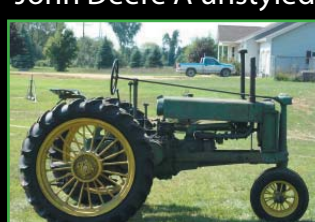

Featuring:

1925 Chevy Truck • 1928 Chevy Flatbed Truck • 15 Tractors featuring John Deere • 30 Engines • Drott 40 Cruz Air 4WD Excavator • Gun Collection • Toys • Farm Equipment • Advertising • Antiques • RailRoad Collection • Much More!

John Deere 3HP Type E

1928 Chevy flatbed

John Deere AR

1925 Chevy Truck K

John Deere H

John Deere 730 Gas

Allis Chalmers Model G restored

John Deere model L

John Deere A unstyled

Caterpillar Twenty Two Crawler restored

John Deere model L

John Deere B Short frame

McCormick Deering F-20

John Deere 430 WF

John Deere H

Drott 40 Cruz Air 4WD