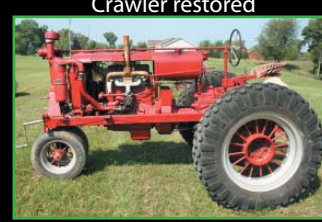

Featuring:

1925 Chevy Truck • 1928 Chevy Flatbed Truck • 15 Tractors featuring John Deere • 30 Engines • Drott 40 Cruz Air 4WD Excavator • Gun Collection • Toys • Farm Equipment • Advertising • Antiques • RailRoad Collection • Much More!

John Deere 3HP Type E

1928 Chevy flatbed

John Deere AR

1925 Chevy Truck K

John Deere H

John Deere 730 Gas

Allis Chalmers Model G restored

John Deere model L

John Deere A unstyled

Caterpillar Twenty Two Crawler restored

John Deere model L

John Deere B Short frame

McCormick Deering F-20

John Deere 430 WF

John Deere H

Drott 40 Cruz Air 4WD