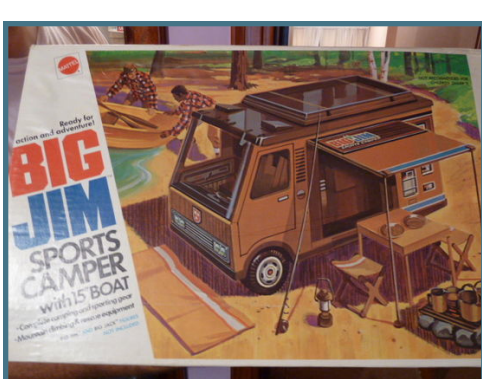

Depression glass, china bowl, walnut lamp table, walnut parlor table, 2 walnut Victorian chair

TV celebrity pictures, Charles Ciccorelli, Ann Arbor prints, 12 model cars, bobble heads, sports memorabilia, prints, newer dolls

Dolls, box's linens, lots of costume jewelry and more!

Owen & Ruth Lambarth Estate

Many More Items not Listed.

Cash or Check with Proper ID
Lunch & Porta John On-Site.