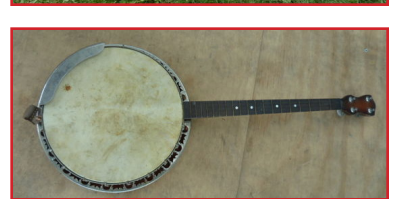

Michigan State Auctioneers Association

National Auctioneers Association

Braun & Helmer Auction Service

www.BraunandHelmer.com

ANN ARBOR

SALINE

Call BRIAN L. BRAUN • (734)996-9135 ~ DAVID G. HELMER • (734)368-1733 ~ JERRY L. HELMER • (734)368-1734