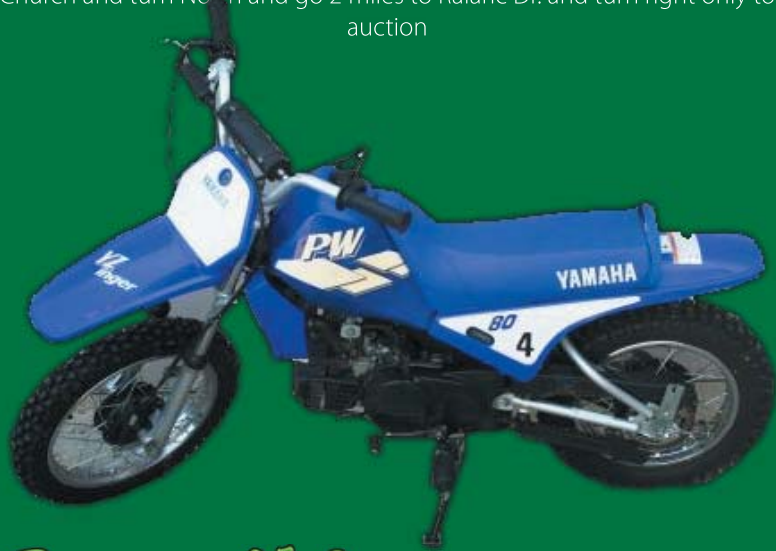

AUCTION

2 John Deere Lawn Mowers * Antiques * Kids Motorcycle
* Beautiful King Size Bedroom set * Furniture * Antique
Lighting * Advertising * Items from the garage *
Household * Appliances * Much More!

Wednesday June 24th @ 10:30 AM

6660 Ralaric Dr. Dexter, MI

Take I 94 to Zeeb Rd exit and go north to Joy Rd then east to Webster Church and turn North and go 2 miles to Ralaric Dr. and turn right only to auction

Toy Car Collection (All are ERTL unless stated):

Dale Earnhart #3 car, Orange Camaro SS, White Corvette Convertible, Orange Boss 429 (one wheel off, but still with the car), Hemi Cuda, Red Corvette, Turquoise Convertible, Yellow Boss 302, Red Camaro, Bellaire Convertible, Blue 427 with white stripes, Orange GTO, Ferrari, Chevy Green Pick up, GT500 Cobra, Road Tough Beatle (2 wheels off, but still with the car), Maisil Yellow Convertible Mustang, Urago Red Viper,