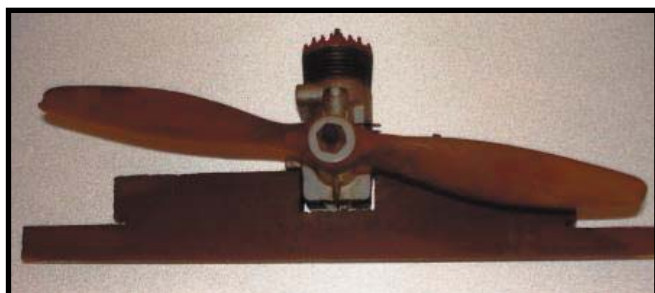

Thursday October 23rd 10:30 am

10303 Cherry Hill Rd. • Ypsilanti, MI (Superior twp.)

Toys

road race set • Lincoln logs • Box games • radio controlled plane • (3) old wind-up animals • school bus • wind up car • fire truck • tin car • view master • tin train • Howdy Doody toy • sm. airplane motor • (25) lead toy soldiers • sm. box of toy cars • toy sewing machine Unusual nutcracker • (20) cups and saucers • milkglass banana boat • candle stick • pressed bowl • depression glass • painted plate • Fostoria footed bowl • beautiful carnival glass bowl

2 guns: JC Higgins 12 ga bolt-action • Marlin model 60 22 cal auto

Furniture

Haywood Wakefield drop leaf dining table w/4 chairs • Haywood Wakefield end table • Walnut dresser w/carved pulls • old cane rocker • Telechron wall clock • (2) garden benches • old pictures & frames • Hats & boxes • oak lamp table • step stool • Spinet desk • child's chair • Kirby vacuum with all attachments • misc exercise equipment • old floor lamp • magnavox stereo • folding Rockwood picnic table

From the garage

Simplicity Broadmoor 14 hp lawn tractor • 16 hp Sears lawn tractor • tool boxes and tools • old Honda motorcycle • old mercury outboard • sm. cast iron stove • platform scale • Craftsman floor model drill press • corn sheller • Lg. vise • Dewalt contractor radio

1970 MG parts car

BraunandHelmer.com

more items and photos on back

Braun & Helmer
Auction Service

ANN ARBOR

SALINE

BRIAN L. BRAUN • (734) 996-9135 | DAVID G. HELMER • (734) 368-1733 | Call JERRY L. HELMER • (734) 368-1734