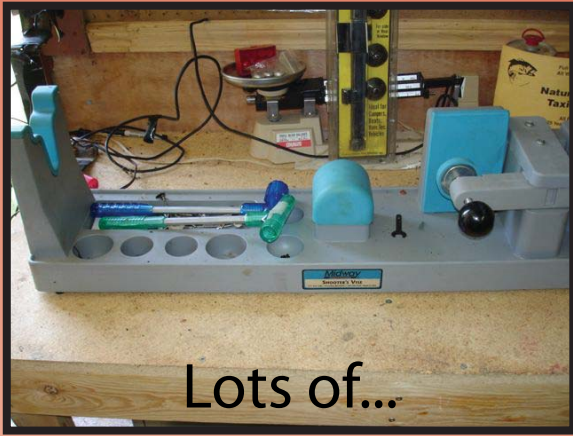

Estate

A

U

G

T

I

O

N

See more photos and information, as well as check all of our upcoming auctions on our website:

www.BraunandHelmer.com