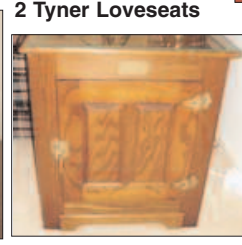

Delft Plate

Stangl pottery plate

This is not a long auction and the items are clean and in good working order. Real Estate to be sold at Noon.

2 Tyner Loveseats

Tile, prob. Delft

Hand-carved chair

Leather chair w/ottoman

Maple double dresser

Maple dining set

Sir Robert Wilson Grave Rubbing

Wedgwood

Repro Ice Box

Sony Trinitron 19" Flat Screen TV

Cash or Check with I.D. Lunch Service & Restroom Available.

Braun & Helmer Auction Service, Inc.