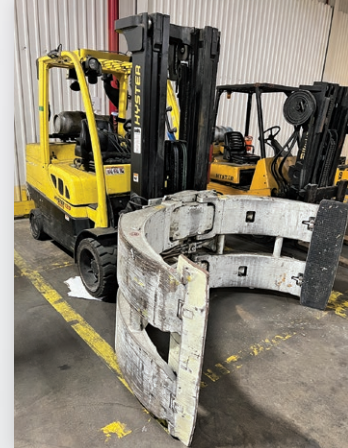

AUCTIONEERS:

Cincinnati Industrial Auctioneers, Inc. - License No. 5610
Joseph M. Luggen - License No. 9333

18% BUYERS PERMIUM IN EFFECT FOR ALL PURCHASES

ASSOCIATIONS:

(2) 30" x 36" Auto-Tie Horizontal Balers

(20) Various LP Gas & Electric Lift Trucks up to 12,000 LB & Some with Clamps

FIRST CLASS MAIL!

PRE-SORT
FIRST CLASS
U.S. POSTAGE
PAID
CINCINNATI, OHIO
PERMIT NO. 3593

Important Mail

TO BE DIRECTED TO THE ATTENTION OF EXECUTIVE PERSONNEL