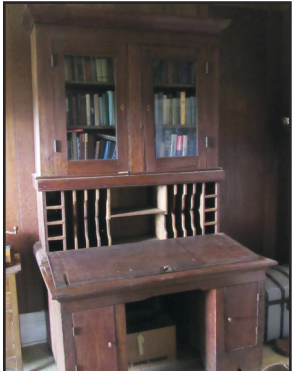

CONTEMPORARY FURNITURE: Marble Top Lamp Table • Chest & Dresser • Double Bed • Microwave Stand • Sewing Rocker • Plant Stands • Dining Table, 4 Chairs • Small Corner Cabinet • Pictures & Frames • 2 Drawer Metal File Cabinet • La-Z-Boy Recliner • 2 Window Air Conditioners • Washer & Dryer • Microwave • Window Fan • Straight Chairs • Small RCA TV • Computer, Keyboard, Monitor • Loveseat • Eureka Vacuum • Desk Lamp • Concrete Flower Boxes

GLASSWARE/MISC.: American Fostoria; 8 Tea Glasses, Cream & Sugar, Dessert Cups • Green Fluted Bowl • Salt Glaze Butter Pail • 8 Plc. Noritake China • Stem Glasses • 6 Pink Glasses • 6 Pink Desserts • Cake Stands • Egg Plate • Platters • Vegetable Bowls • Fruit Jars • 6-Pc. Wm. Rogers Silver Plate • Flatware • Antique Butter Dish • Blue Hobnail Bowl • Hull 6" Vase • Pair Pink Depression Lamps with Prisms • Milk Glass • Kerosene Lamps • Mixing Bowls • Pink Depression Pcs. • Pink Grape Vase • Lemon Juicer • Brown Crock • Coffee Grinder • Green Glass Basket • Thimble Collection • Figurines • Glass Shoes • Boat Dishes • Shot Glasses • Toothpick Holders • Vases • Crock Pot • Record Albums, Several Early Elvis Presley • Elvis Memorabilia • Few Dale Earnhardt Items • Adv. Hand Fans • Quilts & Bedspreads • Sewing Basket & Supplies • Electric Blanket

TRACTOR & EQUIPMENT: 265 Massey Ferguson Diesel Tractor • 6' Bush Hog • 3-Pt. Hay Spear • Pull Type Disc • Schwinn Bicycle • Other Items

REAL ESTATE FINANCING: Available through Wilson Bank & Trust - Daniel Sampson - 615-444-2265; or Southern Bank of Tennessee - Chris Crowell - 615-444-3700; or Liberty State Bank - David Penuel - 615-444-4166; or contact lender of your choice to prequalify prior to sale.

COVID 19: We encourage persons attending this auction to follow all CDC guidelines while on the premises. You agree to hold Agee & Johnson Realty & Auction, Inc. harmless in the event you should contract Covid 19 or any other communicable disease.

SALE TERMS: CASH AT CLOSING UPON CONFIRMATION OF SALE BY THE CHANCERY COURT OF WILSON COUNTY.

SALE DATE TERMS: Pay 10% deposit and sign purchase contract. Balance due upon delivery of deed.

TITLE: Seller will furnish warranty deed; prorate 2021 property taxes; give possession with deed.

LEAD BASED PAINT/MOLD DISCLOSURE: Houses built prior to 1978 may contain lead based paint and/or mold. Prospective buyers may have house checked prior to sale date. Buyer to sign inspection waivers sale date.

BUYERS ARE ENCOURAGED TO MAKE ANY AND ALL INSPECTIONS AND DUE DILIGENCE PRIOR TO SALE DATE. SELLING "AS IS"

ALL ANNOUNCEMENTS MADE DAY OF SALE TAKE PRECEDENCE OVER PREVIOUS ADVERTISING, ALL INFORMATION DEEMED RELIABLE BUT NOT GUARANTEED.

Jay White, Principal Auctioneer - License #2309