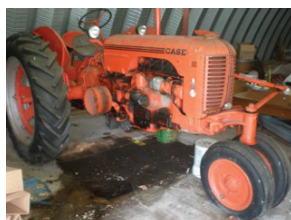

Estate Auction

Located At: #19506 N. 2500 East Rd., Saunemin, IL. (At the Village of Eylar, IL.)

Directions: From the Jct. of IL. Rt. 47 & IL. Rt. 116 at Saunemin, IL., Go West on Rt. 116 (2 Miles) to North 2500 East Rd., Then North 1-1/2 Miles. (Watch for Auction Signs)

9 Miles East of Pontiac, IL. - *12-1/2 Miles South of Dwight, IL.*

Off Road Parking Available

Saturday, July 13, 2024 at 10:00 A.M.

See 195 Photos @ www.bradleyauctionsinc.com