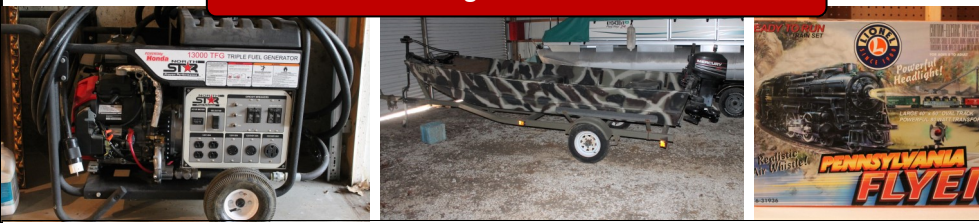

Terms and Conditions: Bidders shall satisfy themselves as to the condition, quality and description of property before bidding. All information and descriptions are believed to be correct, however, no warranties or guarantees are expressed or implied. All property is sold "as is, where is". **10% Buyers Premium** added to final bid to determine overall sales price. Payments of cash, check, or certified check are accepted. Credit cards & debit cards are also accepted with a 3% convenience fee. 6% sales tax will be added to all personal property unless tax exempt. **Seller:** Theresa Stiles

www.HaleyAuctionsAndRealty.com

For More Informatin Contact:
Tim Haley, Principal Broker / Auctioneer
Will Gregory, Auctioneer / Auction Manager
(270) 726-2900
51 Sold Lane
Russellville, KY 42276

Jamie Rogers
Listing Agent