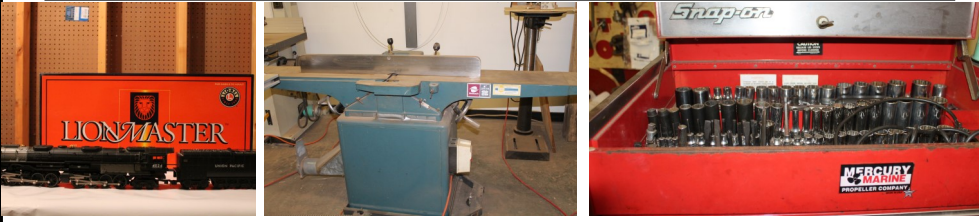

www.HaleyAuctionsAndRealty.com

1983 Jeep, Cub Cadet 7305 Lawn Tractor / Mower (963 hrs), Cub Cadet Low Boy, 16' Bumper Pull Trailer, 14' Bumper Pull Trailer, Honda North Star Generator 13000 TFG (21 hrs), 2 Storage Van Trailers, 8 HP Wood Splitter, Ammo Reloading Supplies, Gun Rack, Speer Bullet Caliber Display, Ammunition, Bi-Pods, Winchester Gun Safe, Numerous Ducks Unlimited Prints, Lamps, Reproduction Hoosier Cabinet, Assortment of Wooden Cabinets, Misc. Furniture, Outdoor Furniture, Oak Table & Chairs, Metal Desks & Cabinets, Commercial Display Shelving, Office Chairs, Books Shelves, Stereo System, Window Frames, Wooden Doors, Speed Queen Ringer Washing Machine, Gas Grill, Carolina Parts Washer, 20 Ton Hydraulic Press, Snap - On Tool Chest, Snap - On Hand Tools, Craftsman Hand Tools, Boat Motor Stands, Table Vises, Anvil, IR T30 Air Compressor, Magna Force Air Compressor, Floor Jacks, Jack Stands, Large Assortment of Nuts & Bolts, Bolt Bins, Electrical Supplies, Large Assortment of Boat Parts & Tools, Tool Boxes, Battery Boxes, Several New Boat Props, New Trailer Wheels & Tires, Large Assortment of Trailer Accessories, Trailer Lock, Tarps, C - Clamps, Air Hoses, Boat Seats, Fisherman 5.5 HP Boat Motor, Makita Miter Saw, Delta Scroll Saw, Saw Horses, Huge Assortment of Lumber, Fisher Wood Stove, Delta 10" Tilting Arbor Saw, Rockwell/Delta Wood Lathe. Duracraft Drill Press, Router & Table, Delta Drill Press, 8" Geetech Jointer, Power Matic L80 Planer, Laguna 18 Bandsaw, Vacuum, Extension Ladder, Dewalt Radial Saw. **Lionel Train Collection:** 6'x12' Track Platform, 4024 Union Pacific Big Boy, Hobo Tower, Lines 737, Rotary Aircraft Beacon, L&N Double Box Car, Santa Fe Operating Search Light, Baldwin Locomotive Works Welding Cart, New York Central Stock Car, 6445 Fort Knox Mint Car, Southern Search Light, Chicago & North Western Jumping Hobo Car, Christmas Music Box Car, B 01-12 Caboose, Southern Pacific Walking Brakeman Car, L&N PS-5 Gondola with Containers, Pennsylvania Flyer, 6500 Flatcar with Plane, TMCC Track Control (TPC) 400, Cab-1 Remote Controller, Clock. Collection of L&M Magazines & Memorabilia, K-Line Freight Car, Williams Caboose, Rail King U.S. Army Flat Car with 2 Tan Willy's Jeeps, Husky L&N Tank Car, Atlas "O" GSC Pulpwood Flat Car, Williams L&N 3 Rail Set, Misc. Remote Control Helicopters, AND MUCH MORE!