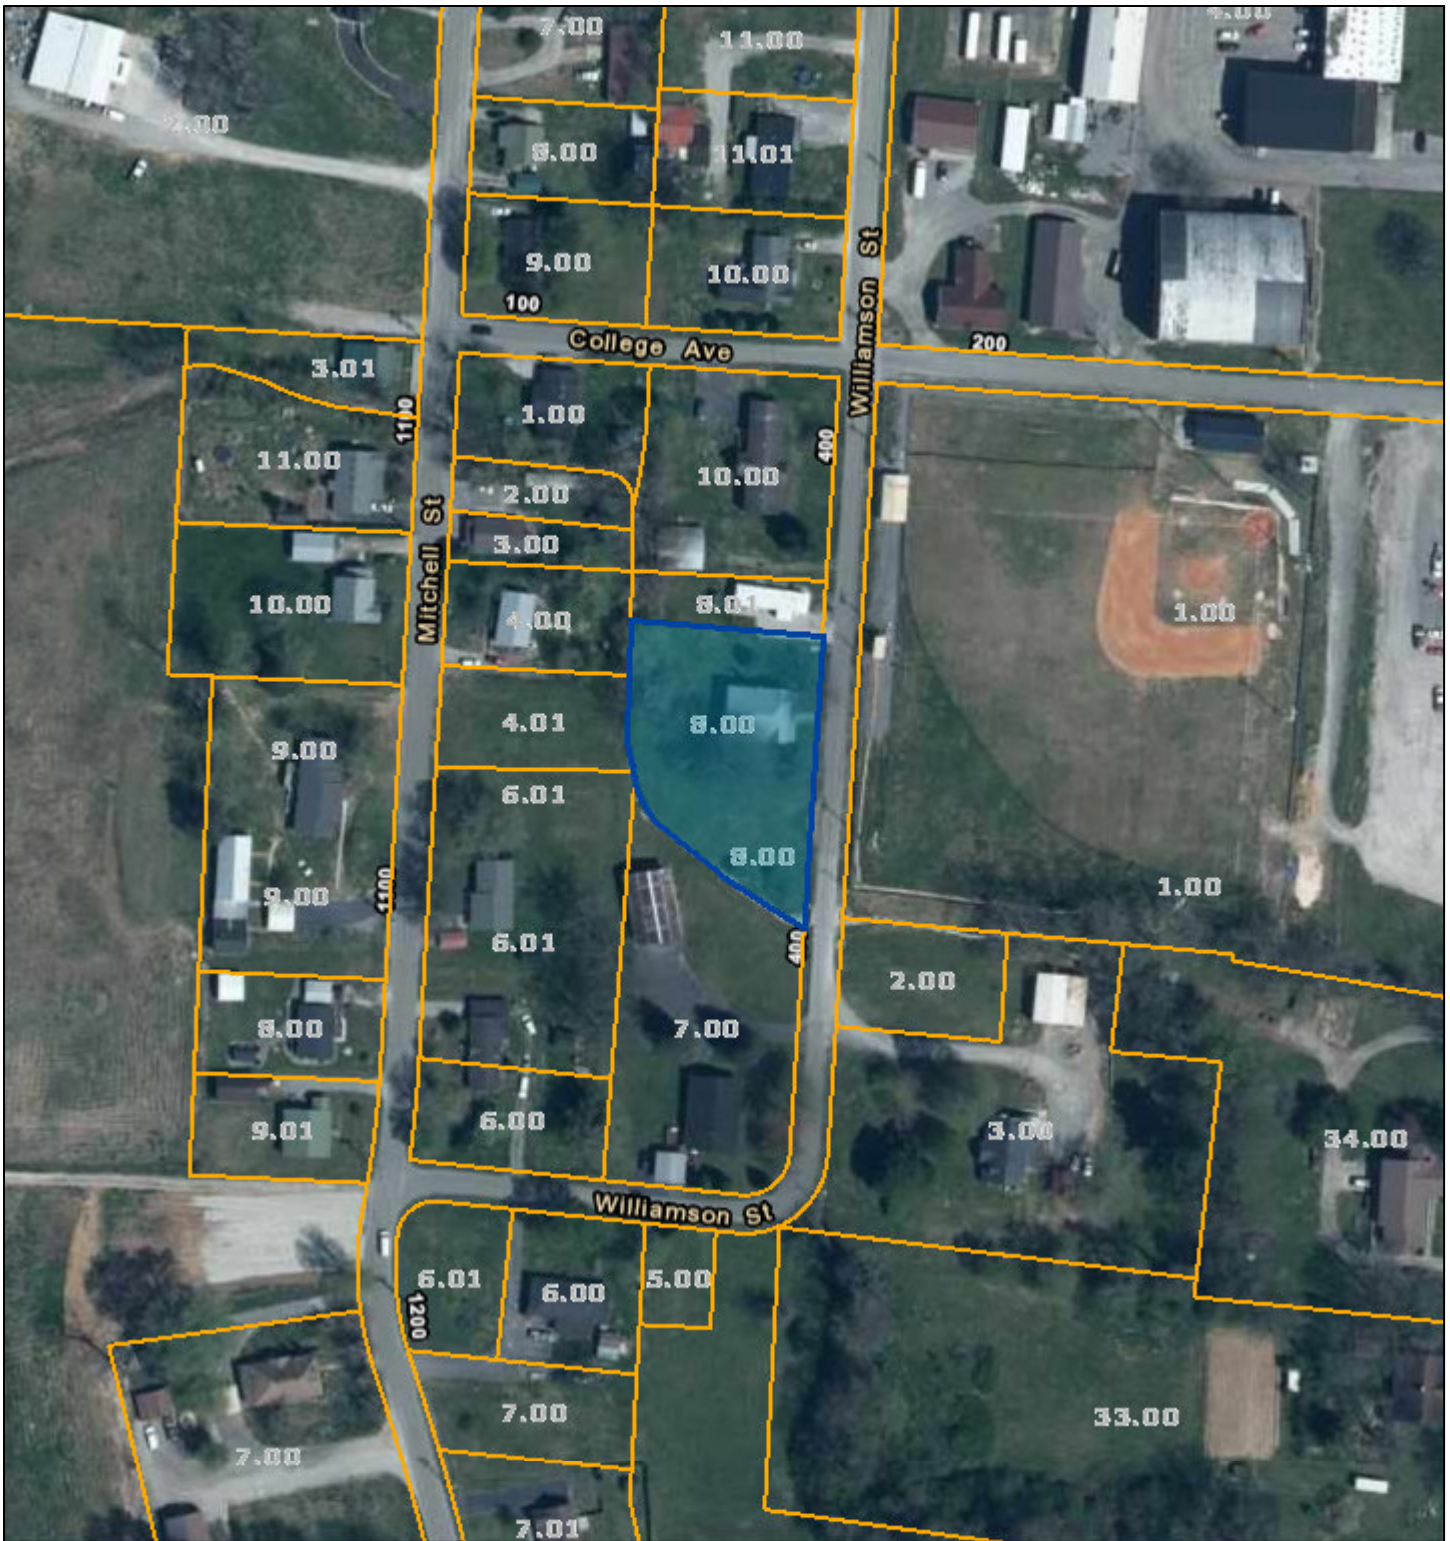

Clay County - Parcel: 0420 N 008.00

Date: January 30, 2020
County: Clay
Owner: MCLERRAN EVERETT RAY -- FAMILY TRUST
Address: WILLIAMSON ST 406
Parcel Number: 0420 N 008.00
Deeded Acreage: 0
Calculated Acreage: 0
Date of Imagery: 2018

Esri, HERE, Garmin, (c) OpenStreetMap contributors
TN Comptroller - OLG
TDOT
State of Tennessee, Comptroller of the Treasury, Office of Local Government
(OLG)

The property lines are compiled from information maintained by your local county Assessor's office but are not conclusive evidence of property ownership in any court of law.