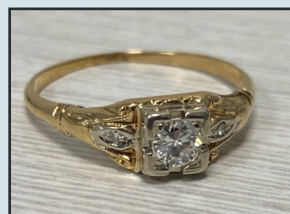

# Online Only Estate Auction

60+/- Lots

FINE SILVER, GOLD POCKET WATCH, JEWELRY, HAYNES FLUTE & MORE!

to Bid On & Win!

Bidding Ends: SUNDAY MAY 15th at 6:00 PM (Soft Close)

Bidding Link: [www.SohnAndAssociates.HiBid.com](http://www.SohnAndAssociates.HiBid.com)