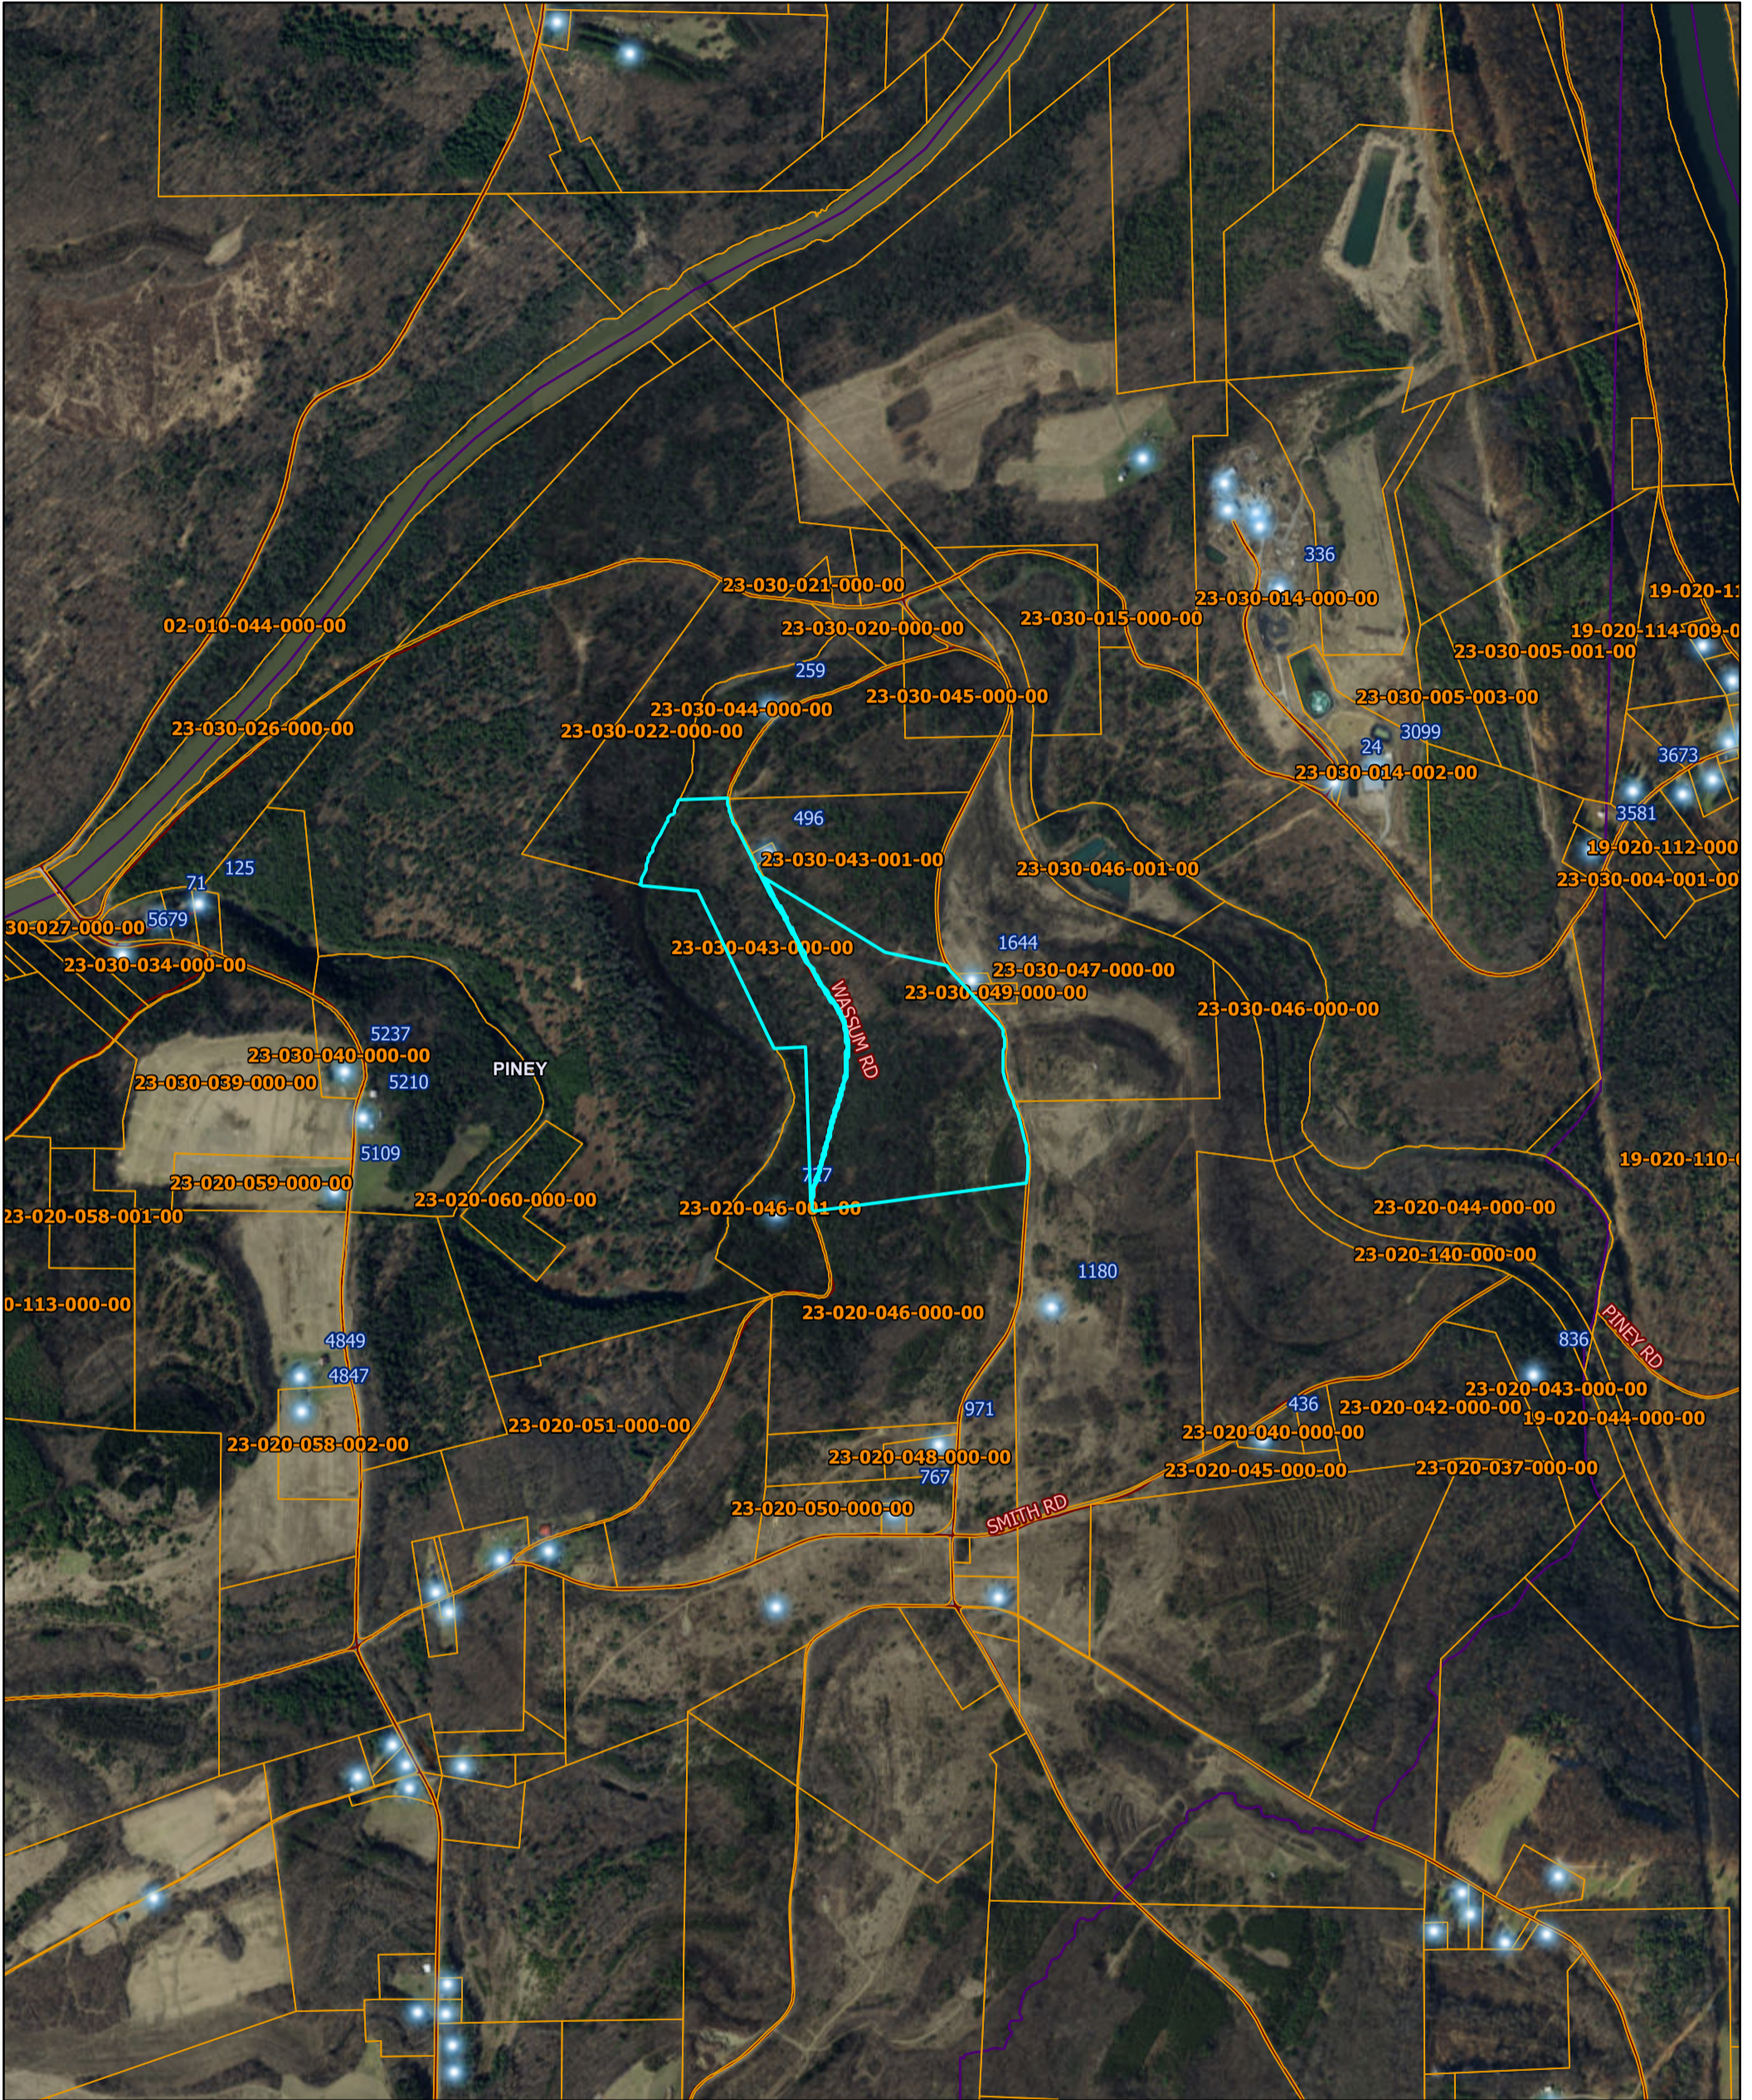

Clarion County

5/14/2024, 9:22:21 AM

-  Address Point
-  Parcel_CAMA_
-  Road Centerlines
-  Township Boundaries
-  County Boundary
-  NOAA Radar
-  Red: Band_1
-  Green: Band_2
-  Blue: Band_3