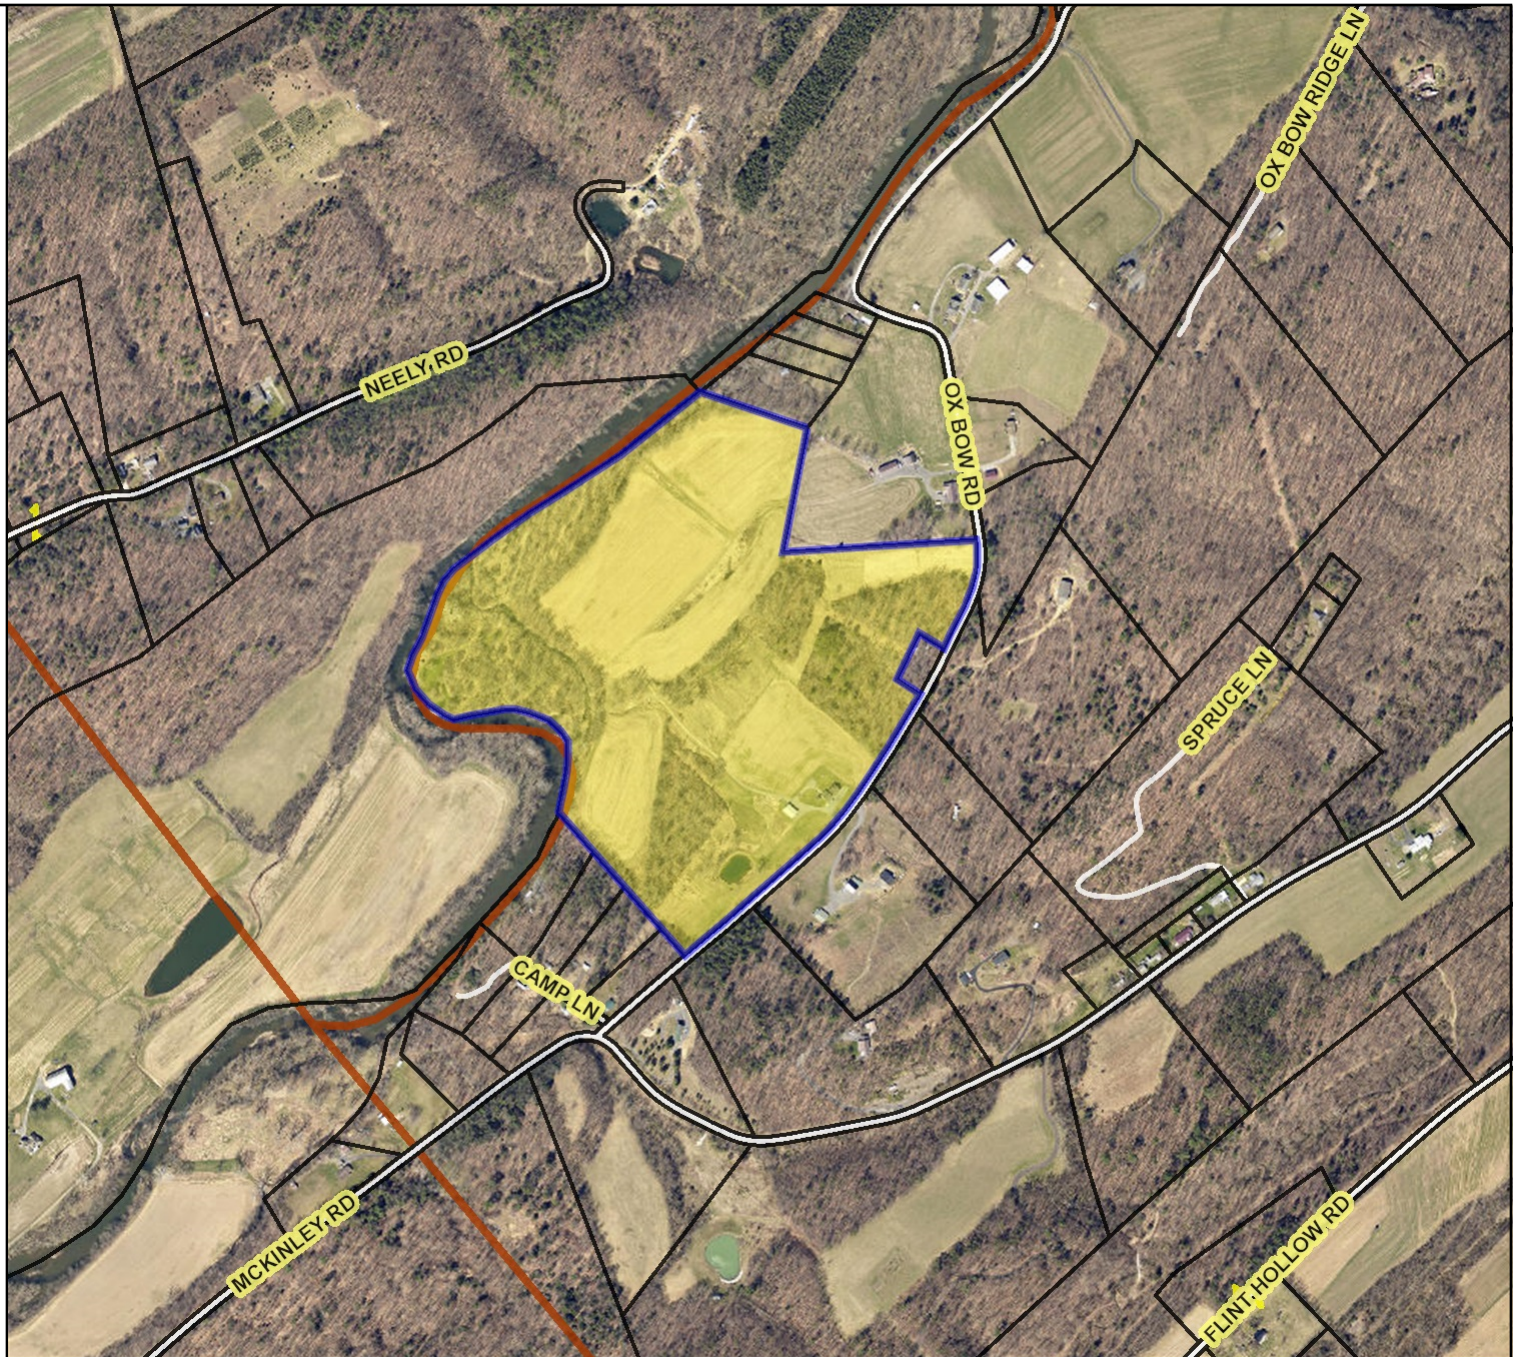

Juniata County, Pennsylvania

Legend

-  County Boundary
-  Parcels
-  ParcelHooks
-  Roads
- Municipalities**
-  BEALE
-  DELAWARE
-  FAYETTE
-  FERMANAGH
-  GREENWOOD
-  LACK
-  MIFFLIN
-  MIFFLINTOWN
-  MILFORD
-  MONROE
-  PORT ROYAL
-  SPRUCE HILL
-  SUSQUEHANNA
-  THOMPSONTOWN
-  TURBETT
-  TUSCARORA
-  WALKER
- Municipalities Labels

Title:

Date: 2/5/2024

DISCLAIMER: This drawing is neither a legally recorded map nor a survey and is not intended to be used as such. The information displayed is a compilation of records, information, and data obtained from various sources, and Town of Juniata County, PA is not responsible for its accuracy or how current it may be.