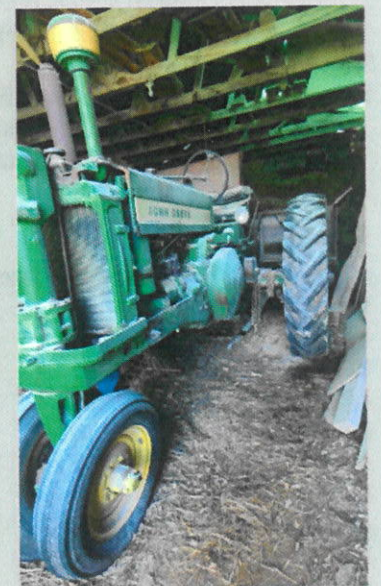

FARM PRIMITIVES

Antique Corn Sheller
Antique Buzz Saw
Bushel Baskets
Many antique wheels

LIVESTOCK EQUIPMENT

2 Horse pull type horse trailer
Slide in Pickup livestock rack
1 roll 48" netting
Stock Tub
Old Nesting Boxes
Fly netting
Poly square calf hutch
8' round water tank
Many rabbit cages
Antique Horse Drawn Equipment
Single Horse Buggy w/Canopy, rubber wheels
2 - Single Bottom Horse Plows
Horse Drawn Cultivator

HAY

100 plus bales of string tied hay (old)

LUMBER

Rough Sawn lumber and many other pieces of miscellaneous lumber

LAWN MOWERS

Troy-bilt 42x 7 speed PONY riding mower
Cub Cadet Riding mower

FARM EQUIPMENT

2 - Flare Box Antique Wagon on Steel - Good steel floor
3 pt 8' Rear Blade
John Deere Barge Wagon
16' lowboy frame w/ 2" wood flooring
Older bale fork
Steel Dump rake
6' cart - frame only
John Deere Manure Spreader on Steel, good steel floor
2 - 18' Steel lowboy frame
John Deere 2 row planter
Steel Wheel side delivery rake
2 bottom pull type JD Plow on steel wheels
2 row John Deere pull type Planter
Morrill 4 wheel rake
Old Tumblebug
Many pieces of of farm machinery for scrap

YARD & GARDEN

Push type weed eater
Tillers (unknown condition)
Craftsman Rear Tine Tiller, 17" HD
Southland Tiller
2 - Toro Rear Tine Tillers
Wheelbarrows
Many Shovels, rakes, etc
2 - Vintage steel lawn chairs
Charcoal Grill
Picnic Table