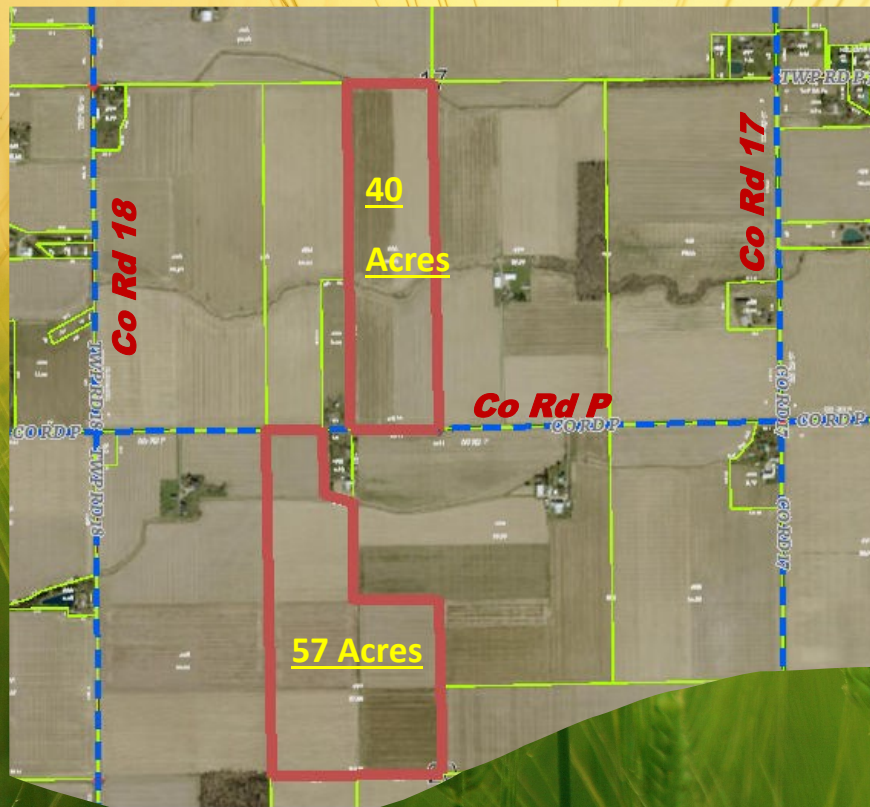

Auction Held At Napoleon Legion
500 Glenwood Ave, Napoleon, OH 43545

Wednesday, Sept. 11th, 11:00 AM

WHALEN
REALTY & AUCTION, LTD.
PO Box 550
Neapolis, OH 43547

Farmland Auction

**97+/-
ACRES**

Owner: Thomas & Nancy Plassman

<u>Crop Data</u>	<u>Base</u>	<u>Yield</u>
Wheat	19.60	53
Oats	7.50	88
Corn	29.70	118
Soybean	28.20	43
Total	85.00	

AUCTIONEERS

419.875.6317 419.337.7653

See whalenauction.com For Upcoming Auctions!