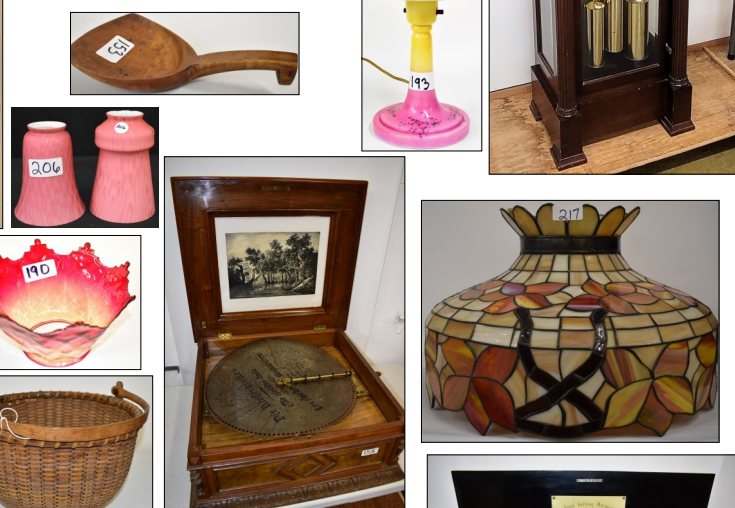

419-875-6317

WHALEN WHALEN
REALTY & AUCTION, LTD.
whalenauction.com

WHALEN WHALEN
REALTY & AUCTION, LTD.

419-875-6317
P O Box 550
8020 Manore Rd
Neapolis OH 43547

Scan for online bidding Catalogue!

Online Bidding
whalenauction.com

ANNUAL GOOD FRIDAY AUCTION
FRIDAY APRIL 15, 2022 @ 10AM.
Held at **WHALEN AUCTION BLDG,**
Neapolis OH
8020 Manore Rd., Neapolis
(GPS Grand Rapids 43522)

MUSIC BOXES,
ANTIQUE FURNITURE,
CROCKERY, GLASSWARE,
LAMPS, DOLLS & MORE.
Live Onsite Auction with Online Bidding
419-875-6317
Auctioneers: John & Jason Whalen,
Mike Murry, George Bly, Jacob Ramos
419-875-6317 info@whalenauction.com
Information herein deemed reliable but not guaranteed.