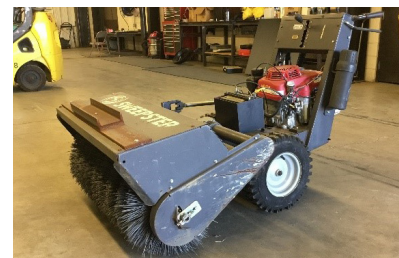

2010 Nissan Rogue
1994 Chevrolet 2500
1996 GMC Sierra 1500
2005 GMC Sierra 1500
1999 Ford F150
1998 Chevrolet 3500
1999 Ford E350 15 passenger Van
2005 International 4300 Rollback 24' Bed w/ Cable
Wench
2005 Chevrolet Impala

Scheduled Previews: **Fri 9/13 (12PM - 4PM) & Fri 9/20 (9AM - 12PM)**
3402 Candler's Mtn Rd, Lynchburg VA @ River Ridge Mall

434.525.2991

VAAF93

- 2007 Chevrolet Impala
- 2003 Chevrolet Malibu
- 2006 Ford E350 15 Passenger
- 2000 Ford E350 15 Passenger (No Rear Seats)
- 2000 Ford E350 15 Passenger
- 2002 Chevrolet Express 2500
- Welder-Generator 125
- 2004 Bobcat 334 Mini Ex
- 199 GMC C7H042 Dump Truck w/Plow & Salt Spreader
- Saf-T-Tote Dumpster Hauler
- 1996 Kustoms Signal Trailer
- 1996 Wells Cargo SW10
- 2005 Case 580M Turbo Backhoe
- 2008 Homesteader 6x12 Cargo Trailer
- 1993 Ford E350 Box Truck
- 2001 GMC Sonoma
- 1997 Wells Cargo SW8
- 1995 Ford F150 w/ladder rack and lift gate
- Exmark LazerZ w/Leaf Bagger Attachment
- Husqvarna Walk Behind HU625HWT
- ExMark Turf Tracer 48"
- 1998 Ford F150
- Target Saws Tile Saw
- Little Wonder Bed Shaper
- Sweepster WSP36P07
- Trench Master F-703
- Garlock Roofing Equipment
- Turf Tracer 52"
- Toro 20381 Push Mower
- Exmark Zero Turn LXS29LKA725
- Billy Goat Leaf Vacuum DL1801VE
- 2012 Ford E350 Passenger Van
- 2008 Smart VMS Board
- 2011 Speed Monitoring Trailer
- 1995 Chevy 1500 Pick Up w/Standard Transmission
- Briggs and Stratton 550E Push Mower
- Up-Right Scaffold
- Hustler Super Z
- Pallet of Scaffold