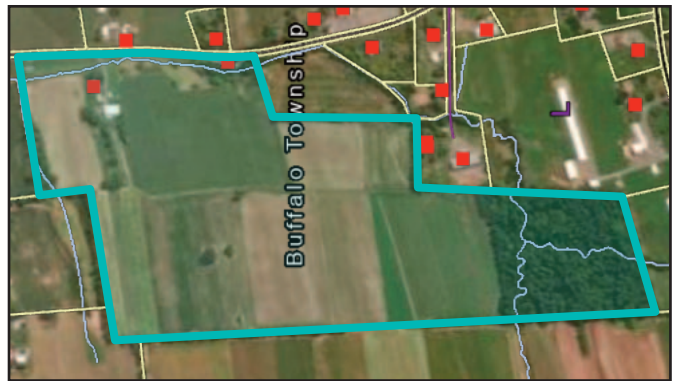

PUBLIC Auction

**SATURDAY, SEPTEMBER 23
at 6:00 PM**

Turn off SR 45 Old Turnpike Road onto Dreisbach Church Road. Proceed onto New Berlin Mountain Road to 3427 New Berlin Mountain Road, Lewisburg, Buffalo Township, Union Co., PA

91 ACRE UNION COUNTY FARM

Situated in Rural Buffalo Township, a 91.84 Acres Union County Family Farm, consisting of a 5 Bedroom 2 Story Farmhouse with Kitchen & Dining Room, Living Room, Summer Kitchen, 1.5 Baths, Hardwood Floors, Enclosed Front & Side Porches, Storm Windows, Oil Heat, Water Source is Spring Fed, Spring House, Septic, Private Drive. 48' X 81' Enclosed Pole Shed with Cement Floor & Sliding Doors, 17' X 29' Cement Floor & Block Base Livestock Barn w/Water; 13' X 25' Cement Floor Livestock Barn w/Electric & Water; 20' X 20' Two Bay Garage, Carriage Shed w/Corn Crib, Ag-Related Outbuildings. Turtle Creek meanders through the Farm, Woodland & Pasture. Approx. 78 Acres Tillable. Zoned Agricultural. Clean & Green. Road Frontage on New Berlin Mountain Road. Extra Well & Underground Electric Along New Berlin Mtn. Road. Mifflinburg School District. Taxes: \$2,600.00. **Do not Miss the Opportunity to Purchase this 3rd Generation Union County Productive Family Farm of this Size!**