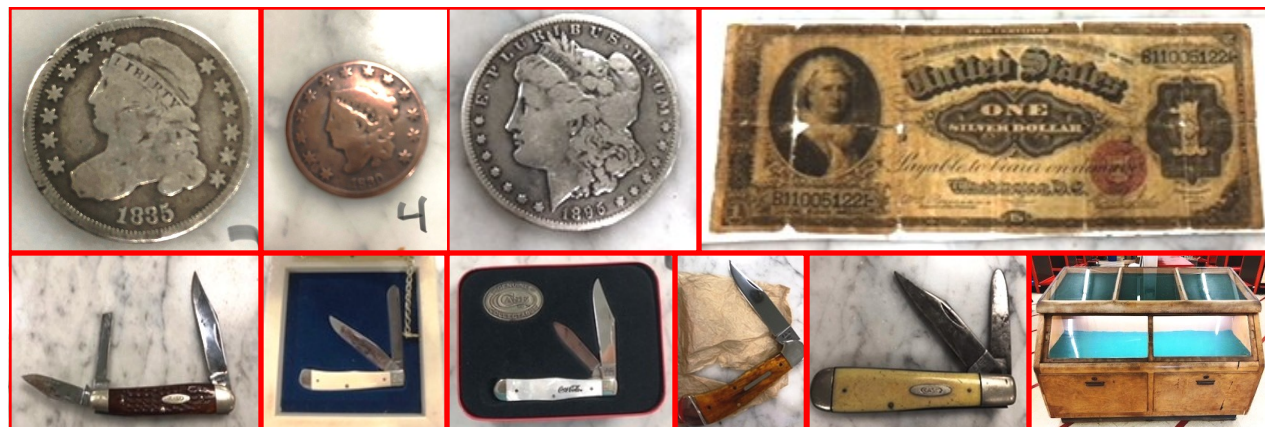

COINS: Morgan silver dollar (near mint 1889), Morgan silver dollar (1879-D, 1881-S, 1885-P, 1895-S, 2-1896-P, 19-1921), Peace dollars (5-1922, 1923 D, 1923, 1925, 1926, 1934-D), 1830 + 1831 large head cent, 1868 three cent piece, 1835 Bust dime, 1886 Martha Washington dollar bill, 1925 Stone Mountain silver dollar, 20-1979P Susan B. Anthony dollars, Sacagawea uncirculated dollars (4-2000-P, 4-2000-D), Susan B. Anthony mint sets (1979, 1980, 1999), SBA + Sacagawea mint sets (1999-P and 2000-P), Silver Eagle 1 oz. silver (1-1991, 3-1995, 8-1996, 10-1997, 10-1998, 7-1999, 6-2000, 6-2001, 4-2002, 4-2003), 3-$2 bills (1928 and 1953) 1953 Star Red Seal $5 bill, 1934 A Green Seal $10 bill, 1923 large Tender Silver Certificate, 1928 A regular dollar, 2000 Millennium Silver Eagle Thinker, 1999 Silver Eagle felt box, 2000 Millennium Silver Eagle Dawn, 1957 Franklin half-dollar, Kennedy 1/2 dollars (6-1964, 16-1965, 1969, 4-1976 uncirculated Bi-centennial), 2 Eisenhower 1972 Type 2 proofs, 1894 Barber quarter, Standing Liberty quarter, uncirculated 5 quarters of states sets, 1964 quarters, 1930-1950 quarters, 1911-1912 Barber dimes, 10-1930's Mercury dimes, 41-1940's Mercury dimes, 1957 & 1959 Roosevelt dimes, 1919 & 1920 Mercury dimes, 1841, 1845, 1876 Seated Liberty dime, V-nickels (1889, 1907, 1911), rolls of Wartime nickels, (1942-S, 2-1945 D), 10 rolls of 1940's nickels, Shell nickels (2-1867, 1882), 7 - 1936 Buffalo nickels, 5-rolls 1950's nickels, 1940's & 1950's nickels, uncirculated Liberty nickels, Indian Head pennies (1859, 1863, 1889, 1892, 1903, 1907), 100 years of pennies & nickels, wheat pennies, Filipino- half-centuro, various uncirculated coins, mints of Barber sets, uncirculated bank sets, American frontier nickel set, US proof sets (1970-1971, 1980), lots of India pieces & Canadian coins, Silver World Trade Center Tribute Coins, Silver Iraq Freedom Tribute coins. **Lots of miscellaneous items too numerous to mention.**