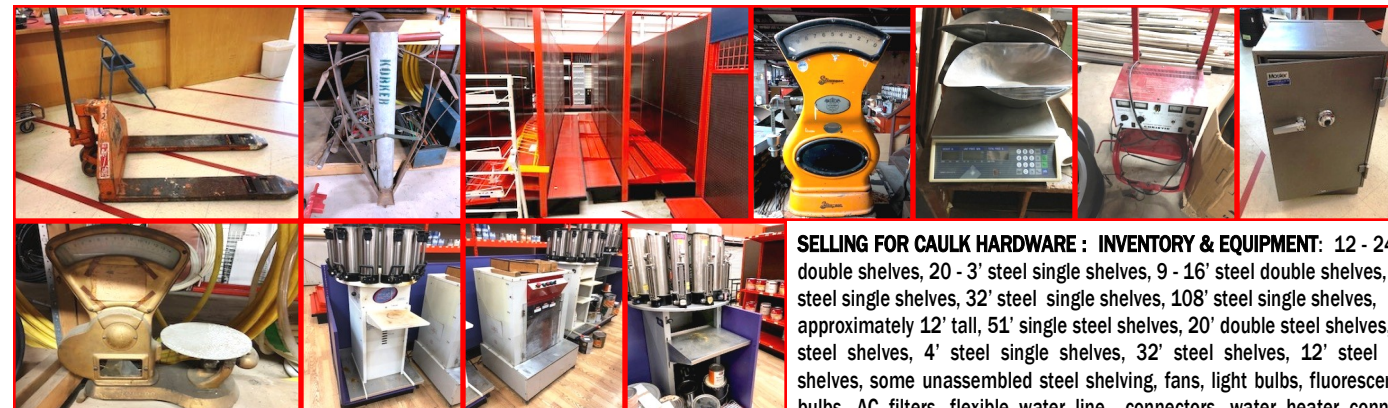

Auction

SATURDAY, JUNE 9, 2018 - 10:00 A.M.

CAULK HARDWARE, INC

MR. & MRS. CLARENCE WILSON

**901 MEADER STREET, CAMPBELLSVILLE, KY
NEAR DON FRANKLIN DODGE - CHRYSLER - - - AUCTION SIGNS POSTED**

SELLING FOR CAULK HARDWARE : INVENTORY & EQUIPMENT: 12 - 24' steel double shelves, 20 - 3' steel single shelves, 9 - 16' steel double shelves, 2 - 12' steel single shelves, 32' steel single shelves, 108' steel single shelves, approximately 12' tall, 51' single steel shelves, 20' double steel shelves, 12' of steel shelves, 4' steel single shelves, 32' steel shelves, 12' steel double shelves, some unassembled steel shelving, fans, light bulbs, fluorescent light bulbs, AC filters, flexible water line connectors, water heater connectors, copper-line, plastic pipe fittings, rubber sewer and drains connectors, PVC connectors and fittings, bathroom towel and paper holders, plumbing supplies, aluminum flex duct, toilet repair, light switches, electrical couplings and conduit, faucet seats, chain and cable, galvanized and black pipe fittings and elbows, pallet jack, ceramic tile adhesive, dry wall tape, wire shelving, screws, anchors, nails, flex fittings, brass fittings, compression fittings, step stools, rope rack, ladders, carts, paint additive, small engine parts, carpet shield, paint rollers - brush & pads, sprayer attachments, water hose accessories, trailer lights, wire, chain-saw bars, lawn mower blades, plastic wheels, pressure washer connects, grill accessories, pipe insulation, hose, vacuum bags and parts, stove burners, belts, tap and die pieces, spray paint, absorbent gutter guard drain pipe, caulking, grout cutters, saw accessories, staple guns, drill attachment, roof vent flashing, grout trowels, pull handles, roof vent, cleaning utensils, liquid tape, lock deicer, knock out seals, phone and TV cables, brooms and brushes, door labels, door and window seals, I hooks, paint bases, pallets of shelf hooks, sign letters, 2 shelves, peg hooks, plastic snow sleds, key cutter, key rack, chainsaw, weed eater blower parts, pulleys, parts bins, small engine parts, 2 key cutters, stools, grinder blades, paint mixer, cabinet, nails, water valves, storm door screens, belt lacing tool, black plastic piper dehumidifiers, Reddy Heater, microfilm readers, lights, shop tools and wrenches, tables, 120 gal air tank, IR air compressor, plastic pipe, Christie battery charger, fluorescent light fixtures, brand new Stihl parts.