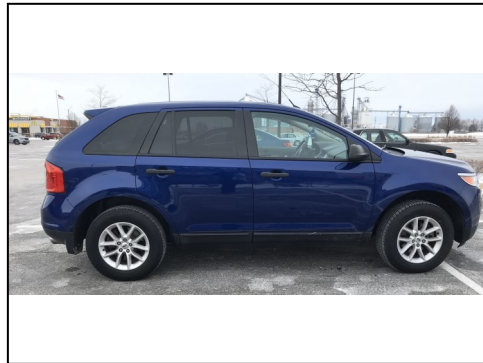

LARGE PUBLIC AUCTION

Saturday, July 20, 2024 @ 9:00 AM

Address: 21730 IL-113, Custer Park, IL 60481

Directions: From the intersection of IL-113 & River Rd, head East then South on IL-113 for 1.5 miles to home on the river side of the road. Plenty of off-road parking available. Next door to Braidwood Fire Dept Station #2 near Custer Park.

John Deere 2640 Tractor - 2008 Ford F150 - 2013 Ford Edge - NH 1465 Haybine - JD Zero-Turn Mower - Fishing Boats - Tools - Antiques - Vintage - Furniture - Glassware - Collectibles

TRACTORS – VEHICLES – FARM EQUIP: John Deere 2640 Tractor, 3318 hours shown, good rubber, good seat, open cab, ROPS, pto, SN:410382. New Holland 1465 Haybine, good rolls, 9' cut. John Deere 2830A Zero-Turn Mower 60" deck, 27 hp, 1292 hrs, ROPS. 2008 Ford F-150 Truck, V6, 2WD, 114k miles, 2DR Reg Cab, low miles, good work truck. 2013 Ford Edge Crossover SUV, 128k miles, V6, 4DR, low miles. Polaris 300 ATV, 4x4. Single Axle Trailer with wood sides/tilt. Single Axle Trailer with metal sides. (2) Hayracks.