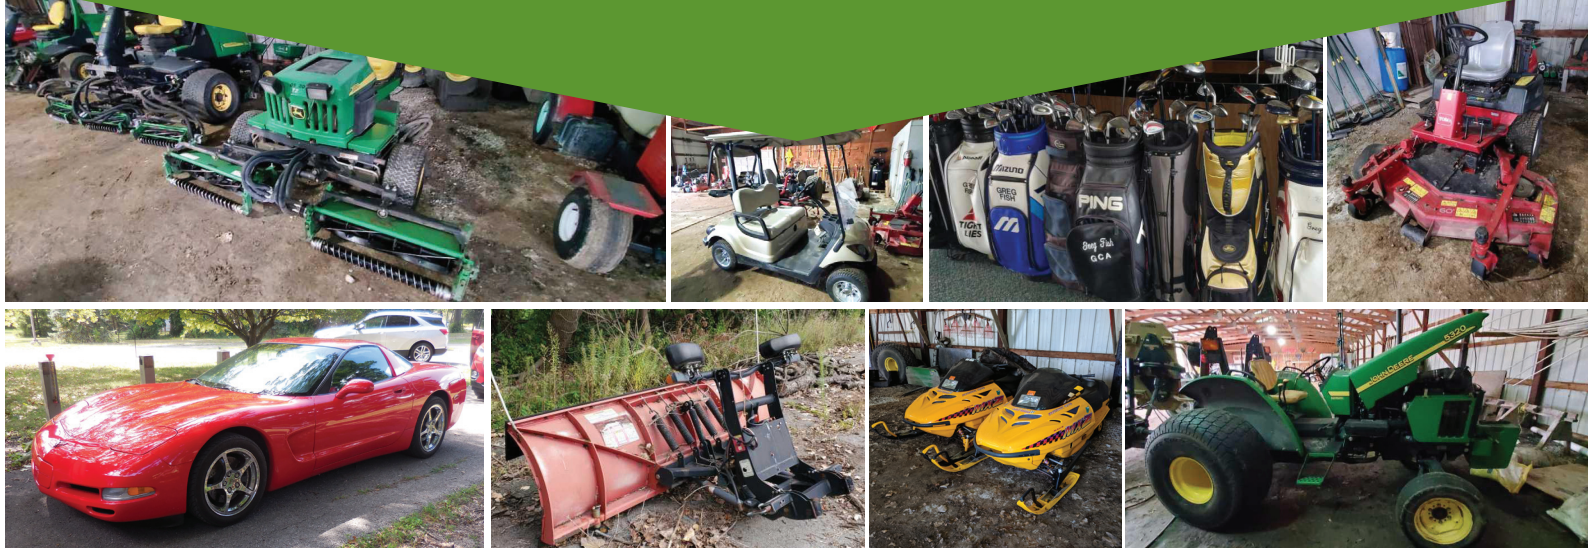

LIVE ONSITE
GOLF COURSE EQUIPMENT
AUCTION

ASSETS TO BE SOLD AT THE
RIVER RAISIN GOLF COURSE | 1500 NORTH DIXIE HIGHWAY, MONROE, MICHIGAN 48162

AUCTION TO BE CONDUCTION LIVE ONSITE ON

SATURDAY, NOVEMBER 2, 2019 AT 10:00 AM

LIVE ONSITE GOLF COURSE EQUIPMENT AUCTION

Saturday, November 2, 2019 at 10:00 am | Preview Begins at 8:30 am | Registration Begins at 9:00 am

INVENTORY LIST

2000 Red Corvette with 16,048 Miles, Senior Owned, Pampered and Driven, 5.7L V8, 4-Speed Automatic with Overdrive, Removable Roof, Many Options (see window sticker posted online)