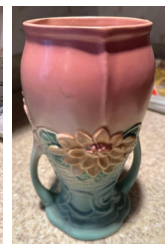

ONLINE CONTENT AUCTION

Vehicles, Furniture, Household, Costume Jewelry, Collector Plates, Lawn Items, Tools

Contents Selling to Settle Trust

PROPERTY LOCATION: 2825 West Course Road, Maumee, Ohio 43537
PREVIEW DATE AND TIME: Thursday, February 9, 2023 from 3:00 pm - 4:30 pm

Online Bidding Ends:

Monday, February 13, 2023 at 10:00 am

Bid Now At www.PAMELAROSEAUCTION.com