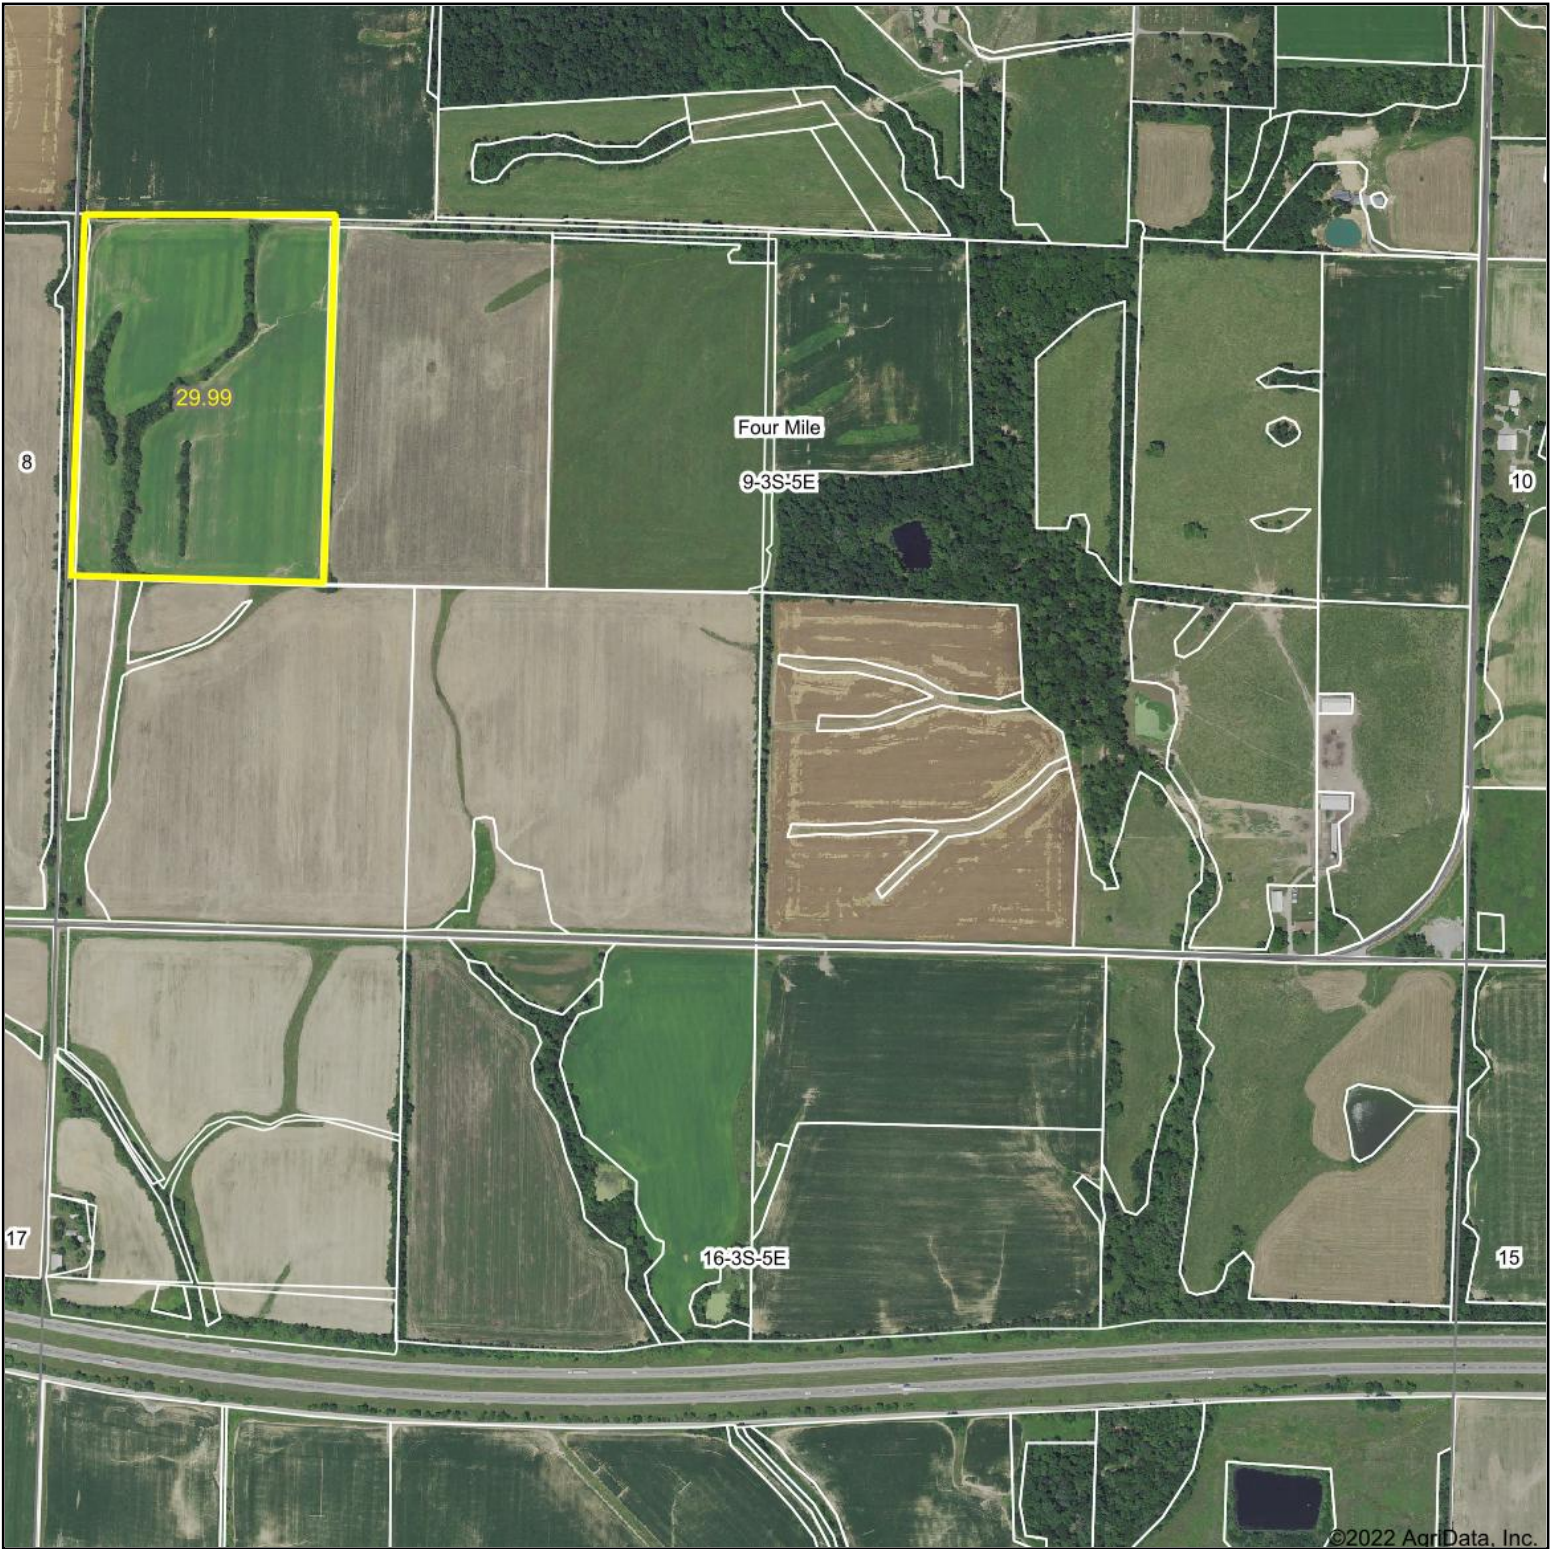

Aerial Map

©2022 AgriData, Inc.

Map Center: 38° 16' 21.59, -88° 39' 22.99

9-3S-5E
Wayne County
Illinois

3/8/2022

Maps Provided By:

© AgriData, Inc. 2021 www.AgriDataInc.com

Field borders provided by Farm Service Agency as of 5/21/2008.