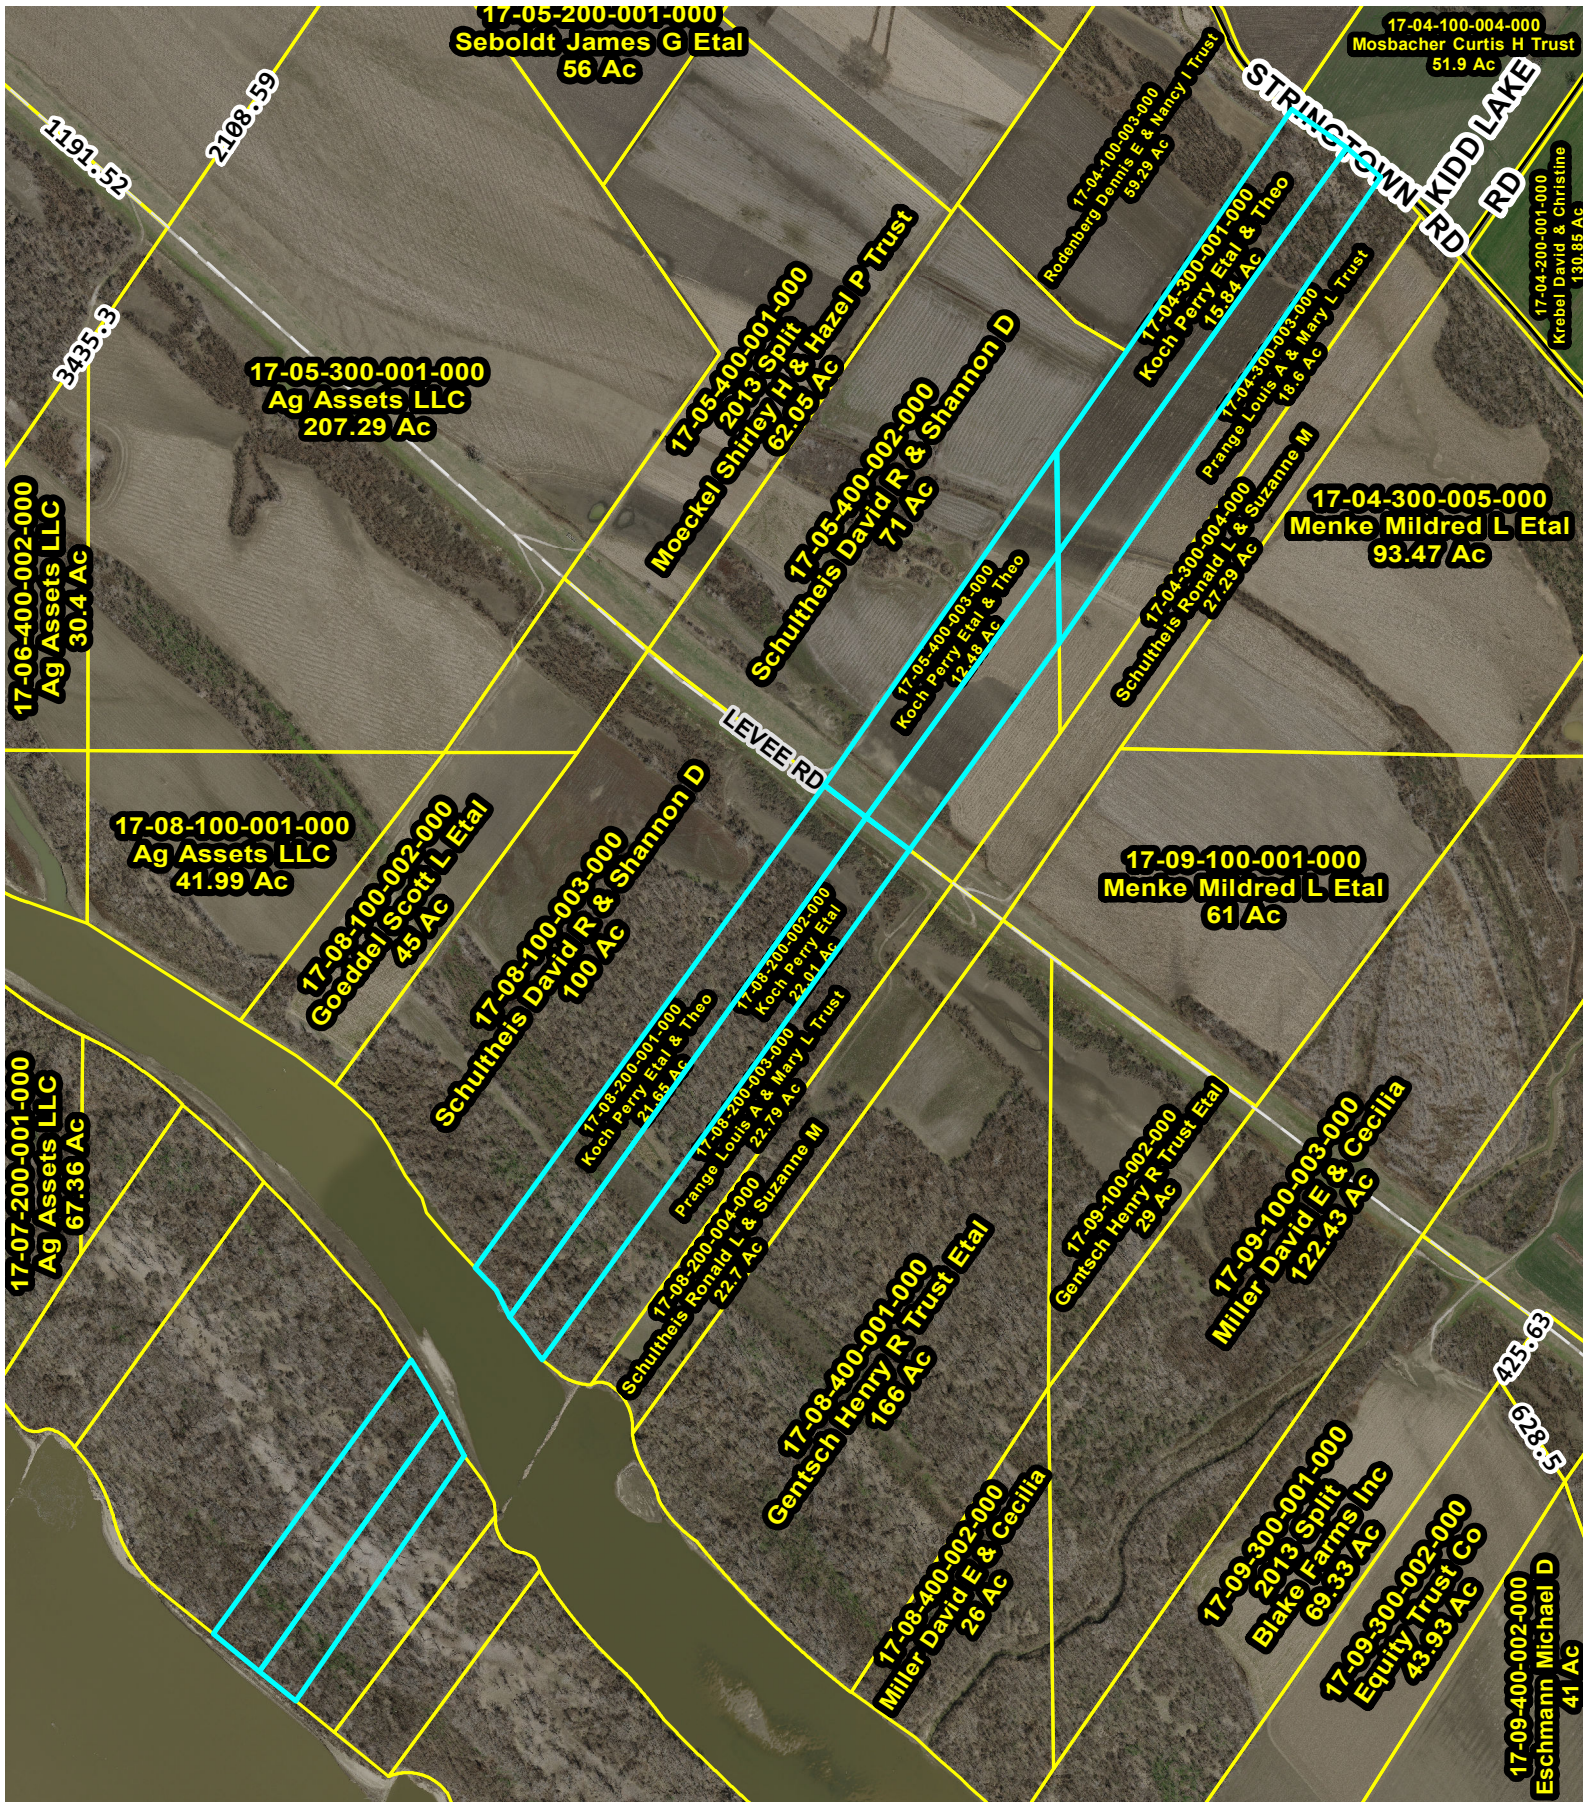

Monroe County, Illinois

— Private Road
— County Roads

▭ Parcels

1 inch = 1,000 feet

PRINTED BY
MONROE COUNTY GIS
Date: 1/5/2017

THIS MAP IS NOT A LEGAL SURVEY
USE FOR LOCATION PURPOSES ONLY

Aerial image as of: Spring 2015
Parcel boundaries as of: December 31, 2015
Parcel data as of: August 31, 2016