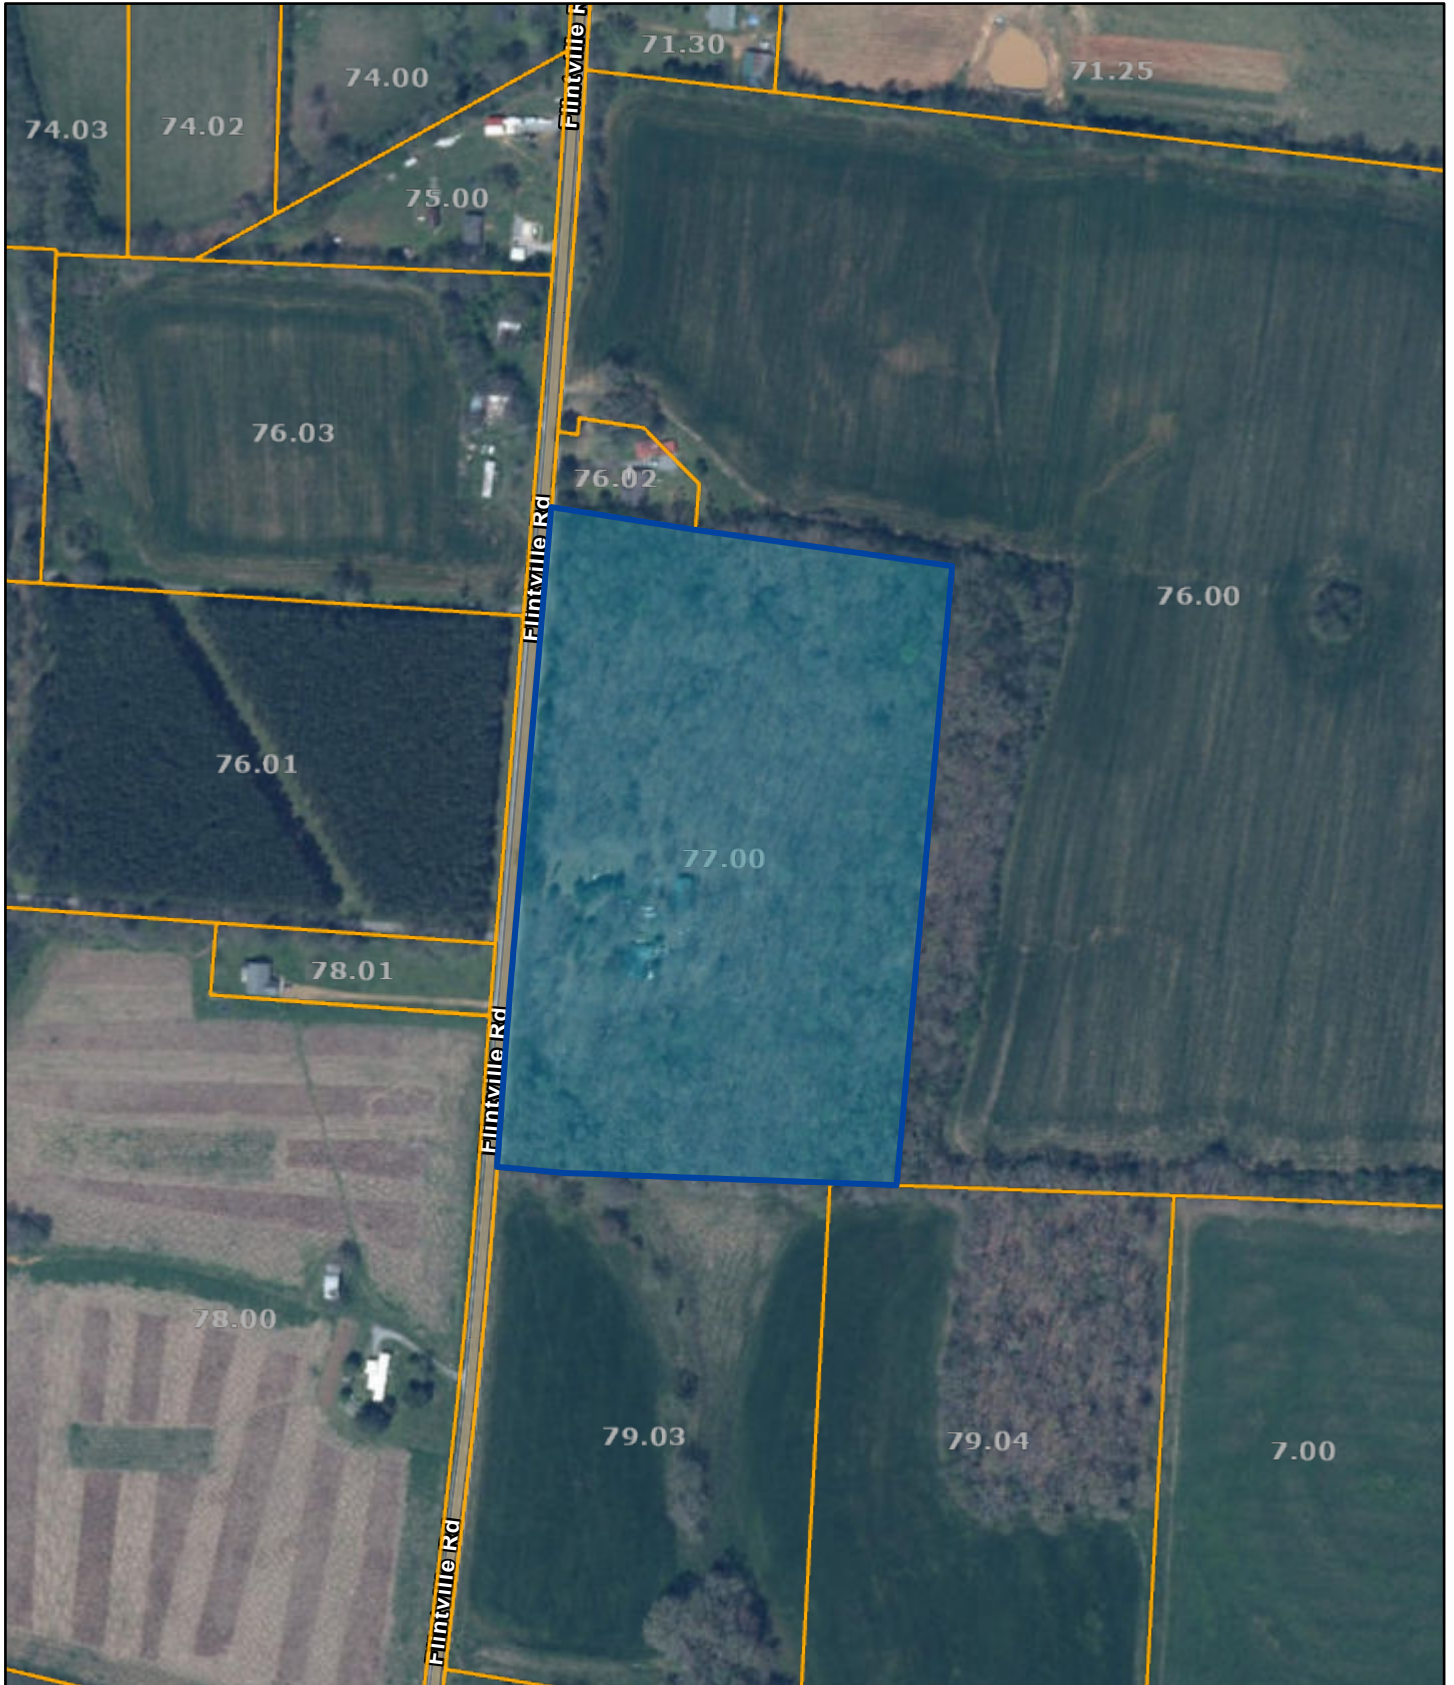

Lincoln County - Parcel: 111 077.00

Date: September 11, 2023

County: Lincoln
Owner: NORVELL RICHARD G
Address: FLINTVILLE RD 126
Parcel Number: 111 077.00
Deeded Acreage: 14.84
Calculated Acreage: 0
Date of TDOT Imagery: 2021
Date of Vexcel Imagery: 2021

The property lines are compiled from information maintained by your local county Assessor's office but are not conclusive evidence of property ownership in any court of law.